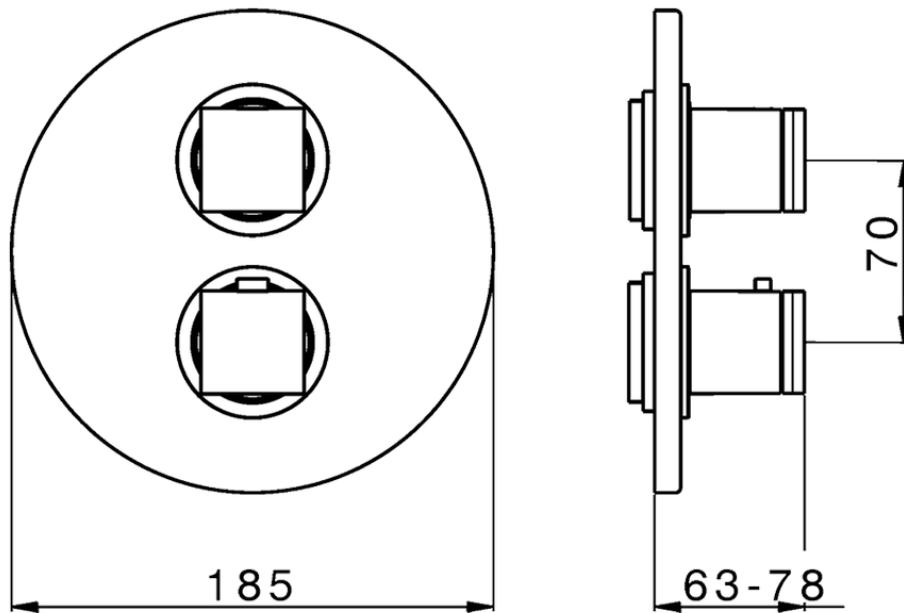

Exposed part for con thermo shower valve, 2-outlet DADO_DD018100

DD018100

<https://en.huberitalia.com/exposed-part-for-con-thermo-shower-valve-2-outlet-dado-dd018100>

Piastra/Plate/Plaque/Platte/Placa

2-3mm: XX 25-40 YY 76-91

10 mm: XX 16-31 YY 65-80

ZB018101

<https://en.huberitalia.com/2-outlet-concealed-thermostatic-shower-valve-concealed-zb018101>

2026-05-25