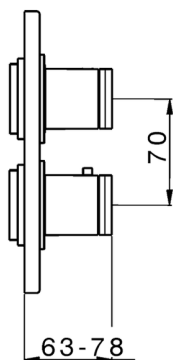

AVAILABLE FINISHINGS

- **21** 21 Chrome
- **2B** 2B Polished Nickel
- **2F** 2F Brushed Nickel
- **40** 40 Matt Black
- **4Q** 4Q Matt White

CHARACTERISTICS

Installation **Concealed**
Required concealed parts **ZB018101**

Thermostatic

The Huber thermostatic is your personal water manager, helping you to handle, control and save water and energy.