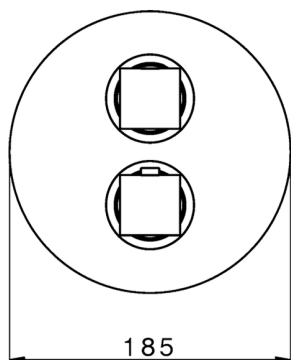

CHARACTERISTICS

Installation **Concealed**
Required concealed parts **ZB018101**

Thermostatic

The Huber thermostatic is your personal water manager, helping you to handle, control and save water and energy.