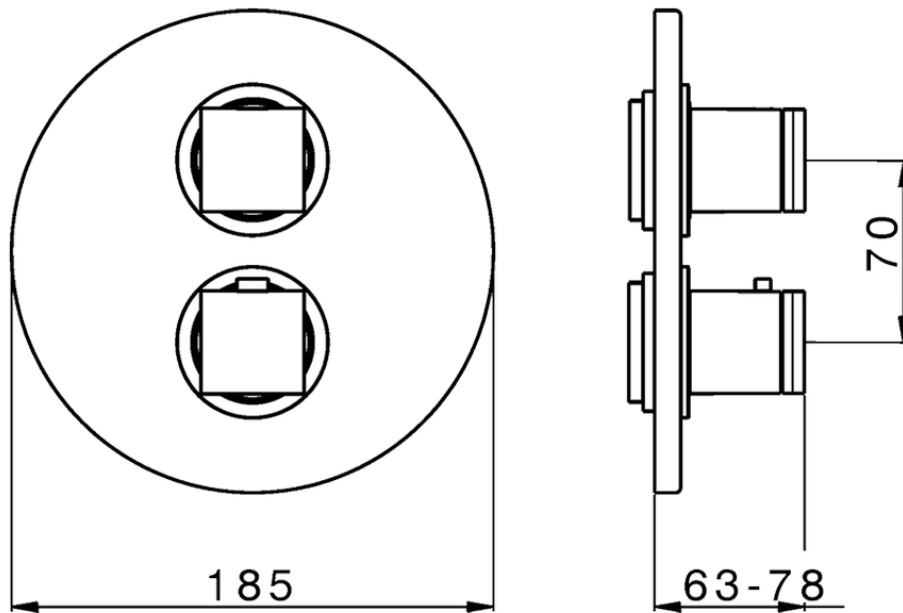

## Exposed part for con thermo shower valve, 2-outlet DADO\_DD018100

DD018100

<https://en.huberitalia.com/exposed-part-for-con-thermo-shower-valve-2-outlet-dado-dd018100>

## Piastra/Plate/Plaque/Platte/Placa

2-3mm: XX 25-40 YY 76-91

10 mm: XX 16-31 YY 65-80

ZB018101

<https://en.huberitalia.com/2-outlet-concealed-thermostatic-shower-valve-concealed-zb018101>

2026-04-06