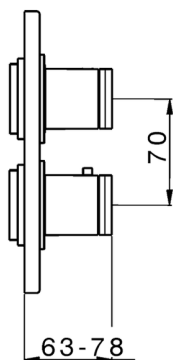

Exposed part for con thermo shower valve, 2-outlet DADO_DD018100

MODEL **DD018100**

Exposed part for 2-outlet thermostatic mixer, with 2 outlet diverter, without concealed part, for item ZB018101

AVAILABLE FINISHINGS

-  **21** 21 Chrome
-  **2B** 2B Polished Nickel
-  **2F** 2F Brushed Nickel
-  **40** 40 Matt Black
-  **4Q** 4Q Matt White

CHARACTERISTICS

Installation **Concealed**
 Required concealed parts **ZB018101**

2-outlet Concealed thermostatic mixer, with 2-outlet diverter, without trim kit

AVAILABLE FINISHINGS

CHARACTERISTICS

| | |
|---------------------------------------|------------------|
| Installation | Concealed |
| Cartridge Spare Parts | 24.04A.PP |
| 8x20 Plus P Thermostatic Valve | |
| Concealed | 1 |

Piastra/Plate/Plaque/Platte/Placa

2-3mm: XX 25-40 YY 76-91

10 mm: XX 16-31 YY 65-80

DeviaStop

The Huber Devia Stop technology allows to adjust the water flow and to direct it to the selected output point (overhead soaker, hand shower, etc).