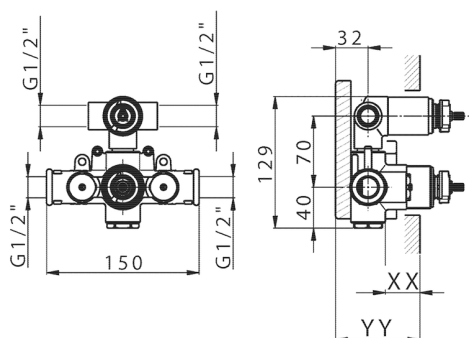

2-outlet Concealed thermostatic mixer, with 2-outlet diverter, without trim kit

AVAILABLE FINISHINGS

04 04 Without finishing

CHARACTERISTICS

Installation **Concealed**

Cartridge Spare Parts **24.04A.PP**

8x20 Plus P Thermostatic Valve

Concealed **1**

Piastra/Plate/Plaque/Platte/Placa

2-3mm: XX 25-40 YY 76-91

10 mm: XX 16-31 YY 65-80

DeviaStop

The Huber Devia Stop technology allows to adjust the water flow and to direct it to the selected output point (overhead soaker, hand shower, etc).