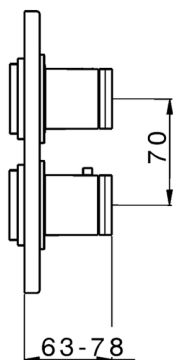

Exposed part for con thermo shower valve, 2-outlet DADO_DD018100

MODEL **DD018100**

Exposed part for 2-outlet thermostatic mixer, with 2 outlet diverter, without concealed part, for item ZB018101

AVAILABLE FINISHINGS

-  **21** 21 Chrome
-  **2B** 2B Polished Nickel
-  **2F** 2F Brushed Nickel
-  **40** 40 Matt Black
-  **4Q** 4Q Matt White

CHARACTERISTICS

Installation **Concealed**
 Required concealed parts **ZB018101**

2-outlet Concealed thermostatic mixer, with 2-outlet diverter, without trim kit

AVAILABLE FINISHINGS

04 04 Without finishing

CHARACTERISTICS

Installation **Concealed**

Cartridge Spare Parts **24.04A.PP**

8x20 Plus P Thermostatic Valve

Concealed **1**

Piastra/Plate/Plaque/Platte/Placa

2-3mm: XX 25-40 YY 76-91

10 mm: XX 16-31 YY 65-80

DeviaStop

The Huber Devia Stop technology allows to adjust the water flow and to direct it to the selected output point (overhead soaker, hand shower, etc).