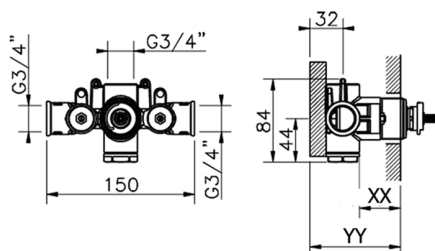

3/4" Concealed thermostatic shower valve CONCEALED_ZB007221

MODEL **ZB007221**

3/4" Concealed thermostatic valve, without
Stopvalve, without trim kit

AVAILABLE FINISHINGS

CHARACTERISTICS

| | |
|------------------------------|------------------|
| Installation | Concealed |
| Cartridge Spare Parts | 23.51A.HF |
| HF Thermostatic Valve | |
| Concealed | 1 |

Piastra/Plate/Plaque/Platte/Placa
 2-3mm: XX 25-40 YY 76-91
 10mm: XX 16-31 YY 65-80

Thermostatic

The Huber thermostatic is your personal water manager, helping you to handle, control and save water and energy.