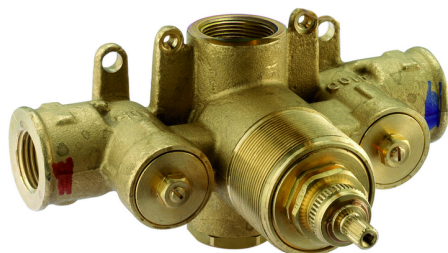

3/4" Concealed thermostatic shower valve CONCEALED_ZB007221

MODEL **ZB007221**

3/4" Concealed thermostatic valve, without
Stopvalve, without trim kit

AVAILABLE FINISHINGS

CHARACTERISTICS

| | |
|------------------------------|------------------|
| Installation | Concealed |
| Cartridge Spare Parts | 23.51A.HF |
| HF Thermostatic Valve | |
| Concealed | 1 |

Piastra/Plate/Plaque/Platte/Placa
 2-3mm: XX 25-40 YY 76-91
 10mm: XX 16-31 YY 65-80

Thermostatic

The Huber thermostatic is your personal water manager, helping you to handle, control and save water and energy.