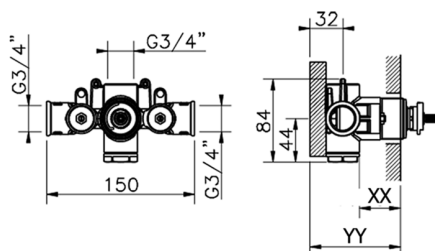

## 3/4" Concealed thermostatic shower valve CONCEALED\_ZB007221

MODEL **ZB007221**

3/4" Concealed thermostatic valve, without  
Stopvalve, without trim kit

AVAILABLE FINISHINGS

**04** 04 Without finishing

CHARACTERISTICS

Installation	<b>Concealed</b>
Cartridge Spare Parts	<b>23.51A.HF</b>
<b>HF Thermostatic Valve</b>	
Concealed	<b>1</b>

Piastra/Plate/Plaque/Platte/Placa  
2-3mm: XX 25-40 YY 76-91  
10mm: XX 16-31 YY 65-80