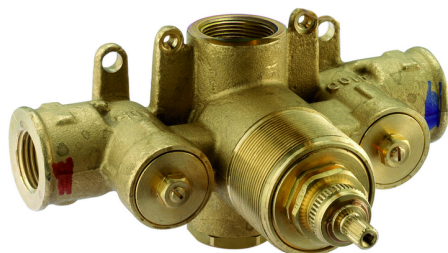

## 3/4" Concealed thermostatic shower valve CONCEALED\_ZB007221

MODEL **ZB007221**

3/4" Concealed thermostatic valve, without  
Stopvalve, without trim kit

AVAILABLE FINISHINGS

CHARACTERISTICS

Installation	<b>Concealed</b>
Cartridge Spare Parts	<b>23.51A.HF</b>
<b>HF Thermostatic Valve</b>	
Concealed	<b>1</b>

Piastra/Plate/Plaque/Platte/Placa  
2-3mm: XX 25-40 YY 76-91  
10mm: XX 16-31 YY 65-80

### Thermostatic

The Huber thermostatic is your personal water manager, helping you to handle, control and save water and energy.

2026-06-24