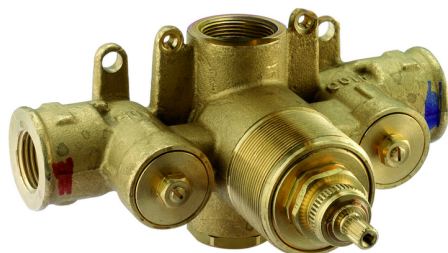

## 3/4" Concealed thermostatic shower valve CONCEALED\_ZB007221

MODEL **ZB007221**

3/4" Concealed thermostatic valve, without  
Stopvalve, without trim kit

AVAILABLE FINISHINGS

**04** 04 Without finishing

CHARACTERISTICS

Installation	<b>Concealed</b>
Cartridge Spare Parts	<b>23.51A.HF</b>
<b>HF Thermostatic Valve</b>	
Concealed	<b>1</b>

Piastra/Plate/Plaque/Platte/Placa  
2-3mm: XX 25-40 YY 76-91  
10mm: XX 16-31 YY 65-80

### Thermostatic

The Huber thermostatic is your personal water manager, helping you to handle, control and save water and energy.

2026-05-25