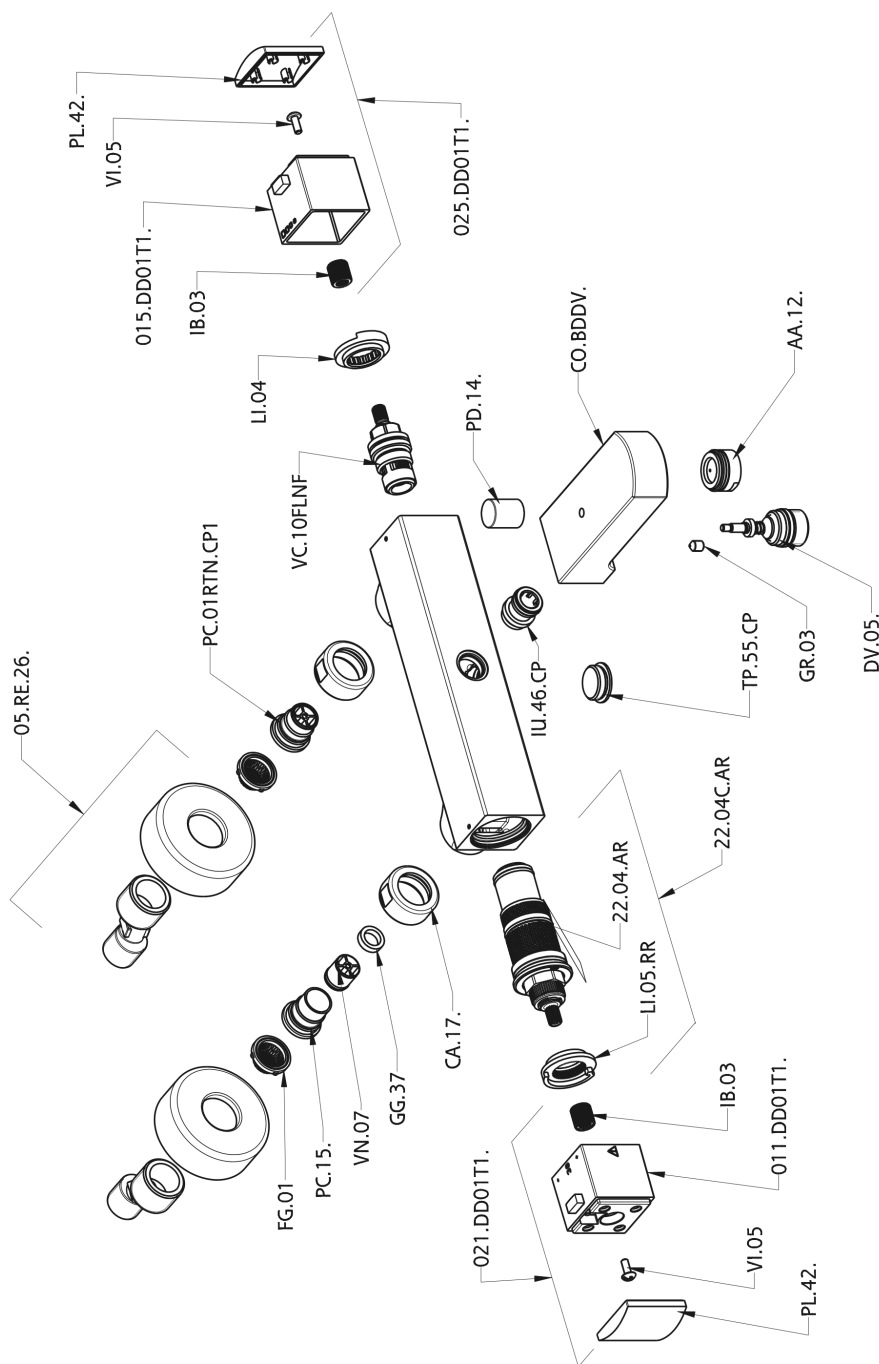

Thermostatic bath mixer DADO_DDT27010

MODEL **DDT27010**

Thermostatic bath mixer, without shower set, 1/2" M flexible connection

AVAILABLE FINISHINGS

-  **21** 21 Chrome
-  **2B** 2B Polished Nickel
-  **2F** 2F Brushed Nickel
-  **40** 40 Matt Black
-  **4Q** 4Q Matt White

CHARACTERISTICS

Cartridge Spare Parts **22.04A.AR - ZZ97279004**

Argo 2 (long filter) Thermostatic Valve

SafeTouch

The Huber SafeTouch system maintains the mixer body cool to the touch during operation.

Thermostatic

The Huber thermostatic is your personal water manager, helping you to handle, control and save water and energy.

Thermostatic bath mixer DADO_DDT27010

DDT27010

<https://en.huberitalia.com/thermostatic-bath-mixer-dado-ddt27010>