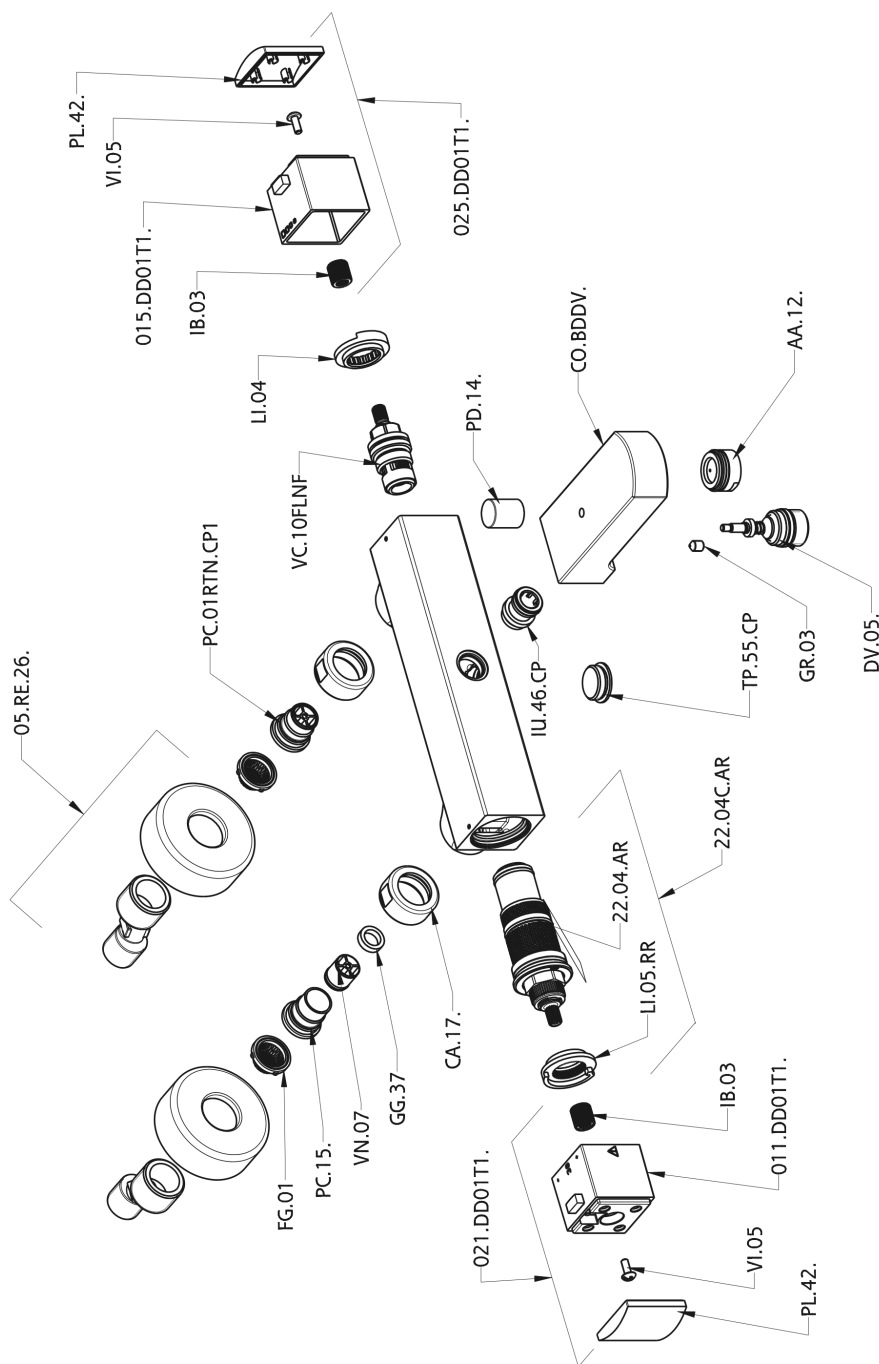

## Thermostatic bath mixer DADO\_DDT27010

MODEL **DDT27010**

Thermostatic bath mixer, without shower set, 1/2" M flexible connection

### CHARACTERISTICS

Cartridge Spare Parts **22.04A.AR - ZZ97279004**

**Argo 2 (long filter) Thermostatic Valve**