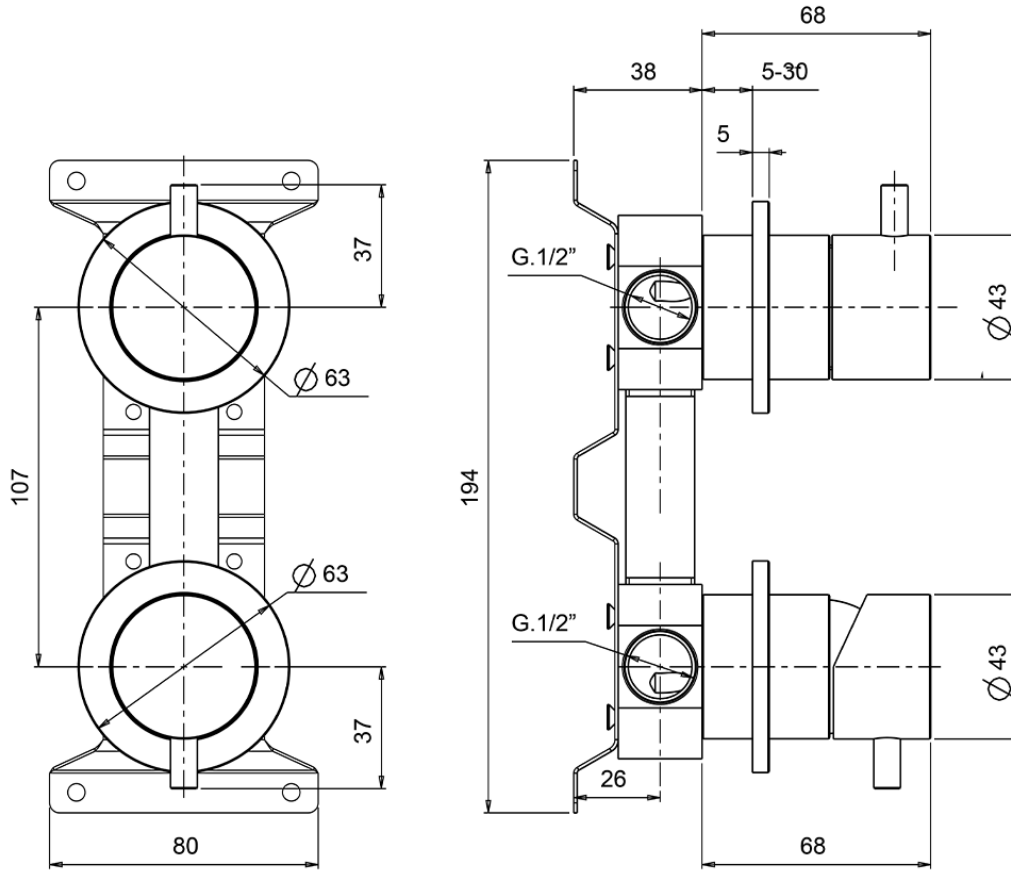

Concealed single lever bath-shower valve LYNOX_LX000215

LX000215

<https://en.huberitalia.com/concealed-single-lever-bath-shower-valve-lynnox-lx000215>

2024-12-18