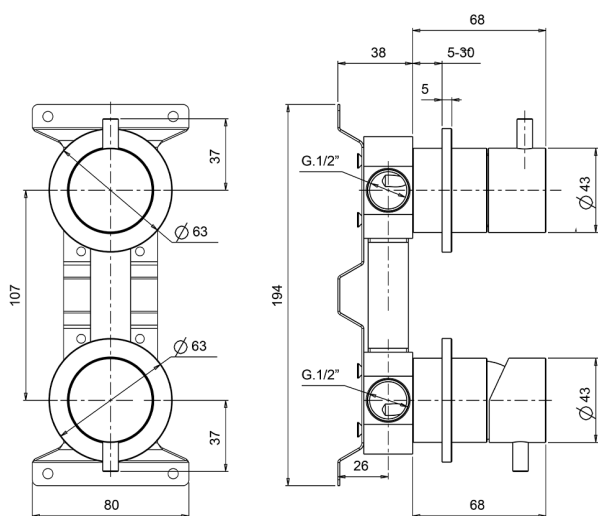

Concealed single lever bath-shower valve LYNOX_LX000215

MODEL **LX000215**

Concealed single lever bath-shower valve, with concealed part, 2-Way rotating diverter, Inox AISI 316L

AVAILABLE FINISHINGS

D1 D1 Brushed Inox

CHARACTERISTICS

Cartridge Spare Parts **ZZ96779000**

35 mm Cartridge

Installation **Concealed**

2024-12-18