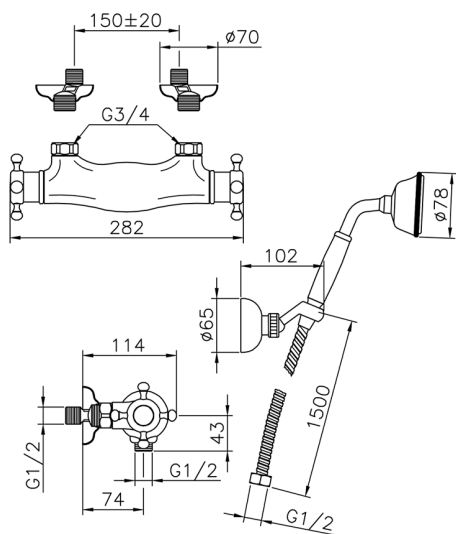

## Thermostatic shower mixer, with shower set VICTORIAN\_VTD01010

MODEL **VTD01010**

Thermostatic shower mixer, with shower set, wall mounted adjustable handshower bracket, 78 mm Brass Classic One spray Handshower, 150 cm Brass flexible hose

### CHARACTERISTICS

Cartridge Spare Parts **24.04A.PP**  
**8x20 Plus P Thermostatic Valve**