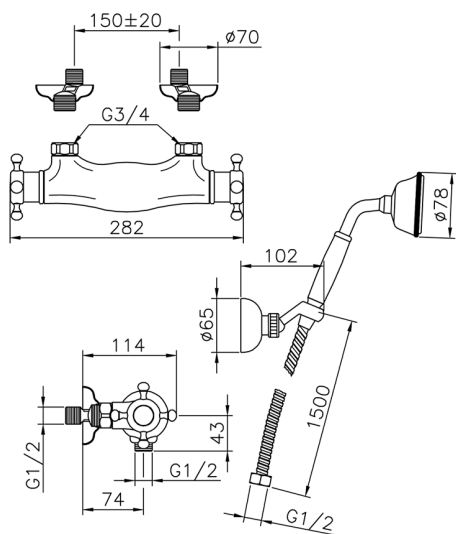

Thermostatic shower mixer, with shower set VICTORIAN_VTD01010

MODEL **VTD01010**

Thermostatic shower mixer, with shower set, wall mounted adjustable handshower bracket, 78 mm Brass Classic One spray Handshower, 150 cm Brass flexible hose

AVAILABLE FINISHINGS

-  **21** 21 Chrome
-  **27** 27 Old Bronze
-  **2A** 2A Satin Brushed Nickel
-  **2G** 2G Antique Gold
-  **2W** 2W Brushed Gold

CHARACTERISTICS

Cartridge Spare Parts **24.04A.PP**
8x20 Plus P Thermostatic Valve