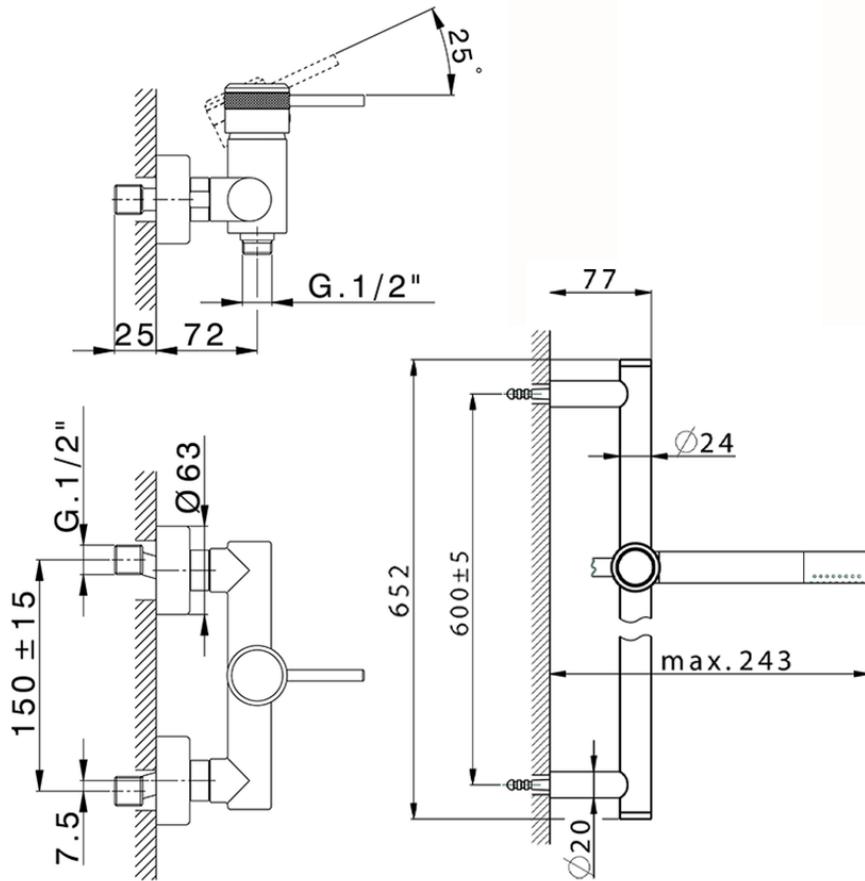

Single lever shower mixer, with shower set CHRONOS\_CR000460

CR000460

<https://en.huberitalia.com/single-lever-shower-mixer-with-shower-set-chronos-cr000460>

2024-12-04