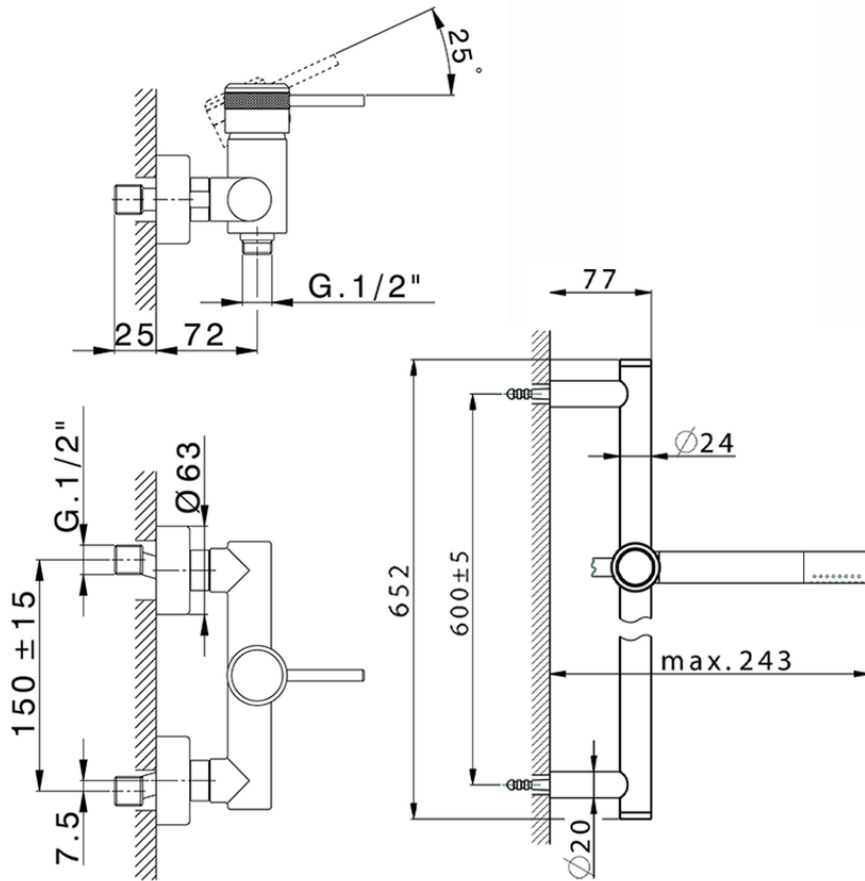

Single lever shower mixer, with shower set CHRONOS_CR000460

CR000460

<https://en.huberitalia.com/single-lever-shower-mixer-with-shower-set-chronos-cr000460>

2025-01-02