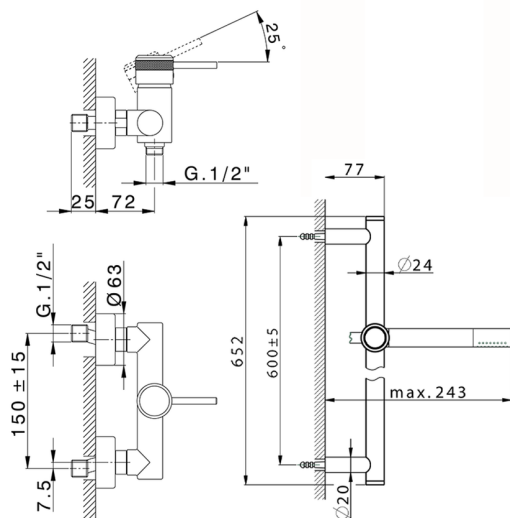

Single lever shower mixer, with shower set CHRONOS_CR000460

MODEL **CR000460**

Single lever shower mixer, with shower set, 60 cm slide rail kit with sliding bracket, Brass D.24mm minimalistic one spray handshower, 150 cm SUPREME smooth flexible hose

AVAILABLE FINISHINGS

-  **21** 21 Chrome
-  **2F** 2F Brushed Nickel
-  **2Q** 2Q Black Titanium

CHARACTERISTICS

Cartridge Spare Parts **ZZ95409000**

35 mm Cartridge

EcoStop

EcoStop feature limits water flow to approximately 50% of maximum output with one point of resistance on setting. Push slightly past the middle stop only when full water output is required. This will save water up to 50%.