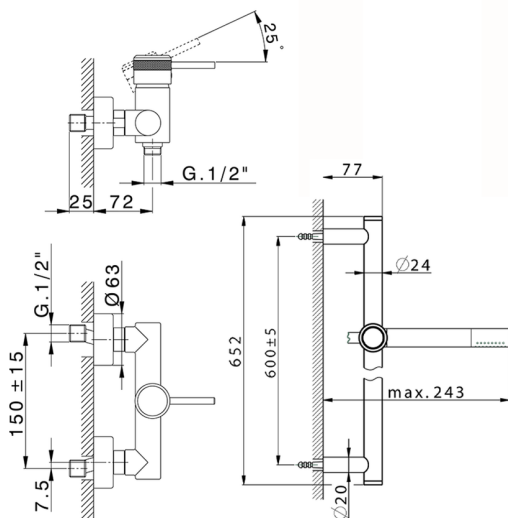

Single lever shower mixer, with shower set CHRONOS_CR000460

MODEL **CR000460**

Single lever shower mixer, with shower set, 60 cm slide rail kit with sliding bracket, Brass D.24mm minimalistic one spray handshower, 150 cm SUPREME smooth flexible hose

AVAILABLE FINISHINGS

-  **21** 21 Chrome
-  **2F** 2F Brushed Nickel
-  **2Q** 2Q Black Titanium

CHARACTERISTICS

Cartridge Spare Parts **ZZ95409000**

35 mm Cartridge

EcoStop

EcoStop feature limits water flow to approximately 50% of maximum output with one point of resistance on setting. Push slightly past the middle stop only when full water output is required. This will save water up to 50%.