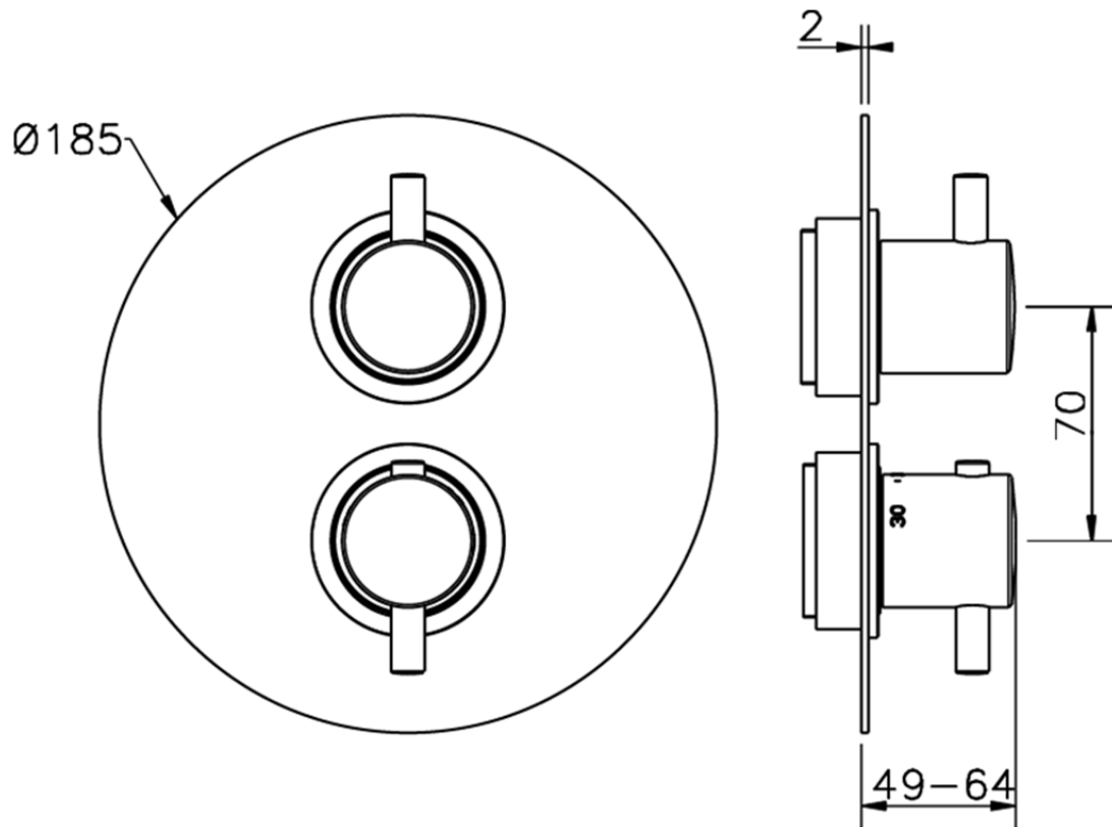

## Exposed part for con.thermo.shower valve, 2-outlet NUOVA KIRUNA\_K2018100

K2018100 <https://en.huberitalia.com/exposed-part-for-con-thermo-shower-valve-2-outlet-nuova-kiruna-k2018100>

## Piastra/Plate/Plaque/Platte/Placa

2-3mm: XX 25-40 YY 76-91

10 mm: XX 16-31 YY 65-80