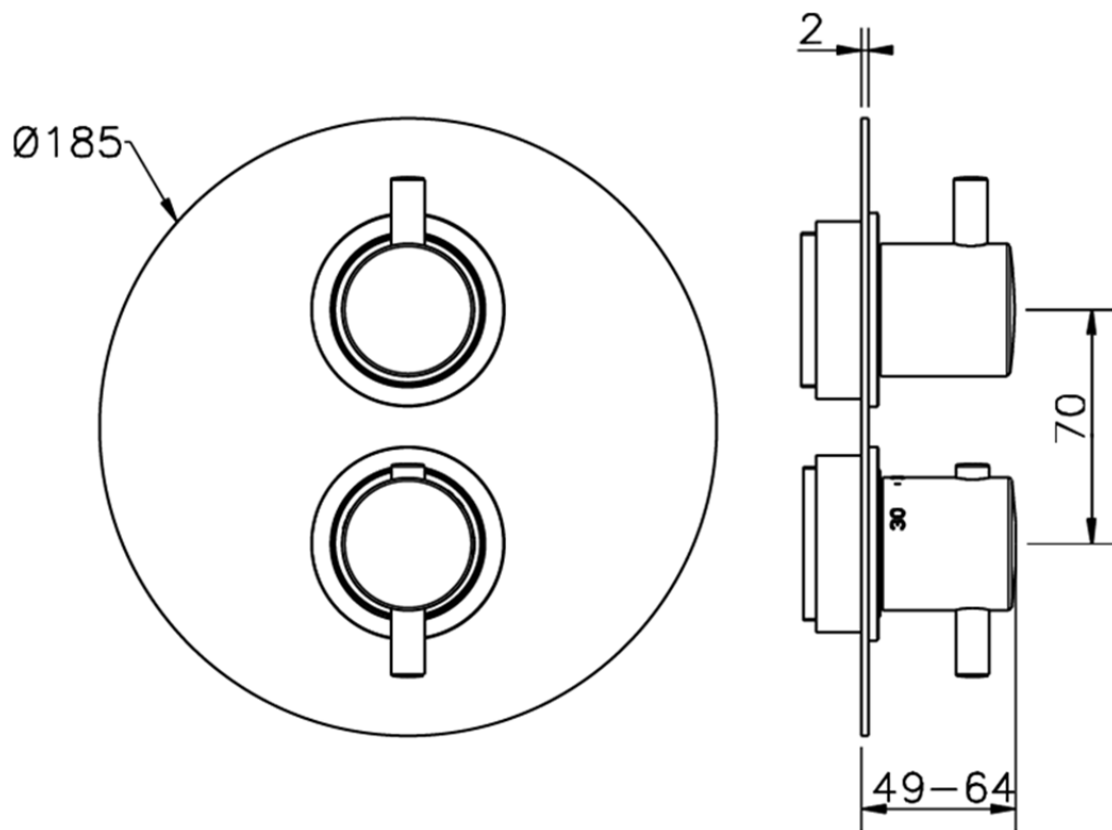

Exposed part for con.thermo.shower valve, 2-outlet NUOVA KIRUNA_K2018100

K2018100 <https://en.huberitalia.com/exposed-part-for-con-thermo-shower-valve-2-outlet-nuova-kiruna-k2018100>

Piastra/Plate/Plaque/Platte/Placa

2-3mm: XX 25-40 YY 76-91

10 mm: XX 16-31 YY 65-80

ZB018101

<https://en.huberitalia.com/2-outlet-concealed-thermostatic-shower-valve-concealed-zb018101>

2024-11-14