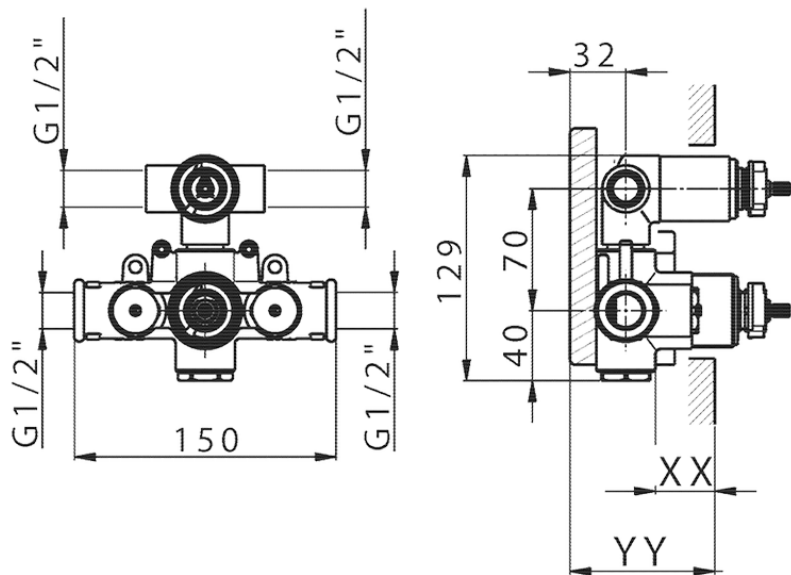

Exposed part for con.thermo.shower valve, 2-outlet NUOVA KIRUNA_K2018100

K2018100 <https://en.huberitalia.com/exposed-part-for-con-thermo-shower-valve-2-outlet-nuova-kiruna-k2018100>

Piastra/Plate/Plaque/Platte/Placa

2-3mm: XX 25-40 YY 76-91

10 mm: XX 16-31 YY 65-80

ZB018101

<https://en.huberitalia.com/2-outlet-concealed-thermostatic-shower-valve-concealed-zb018101>

2024-11-14