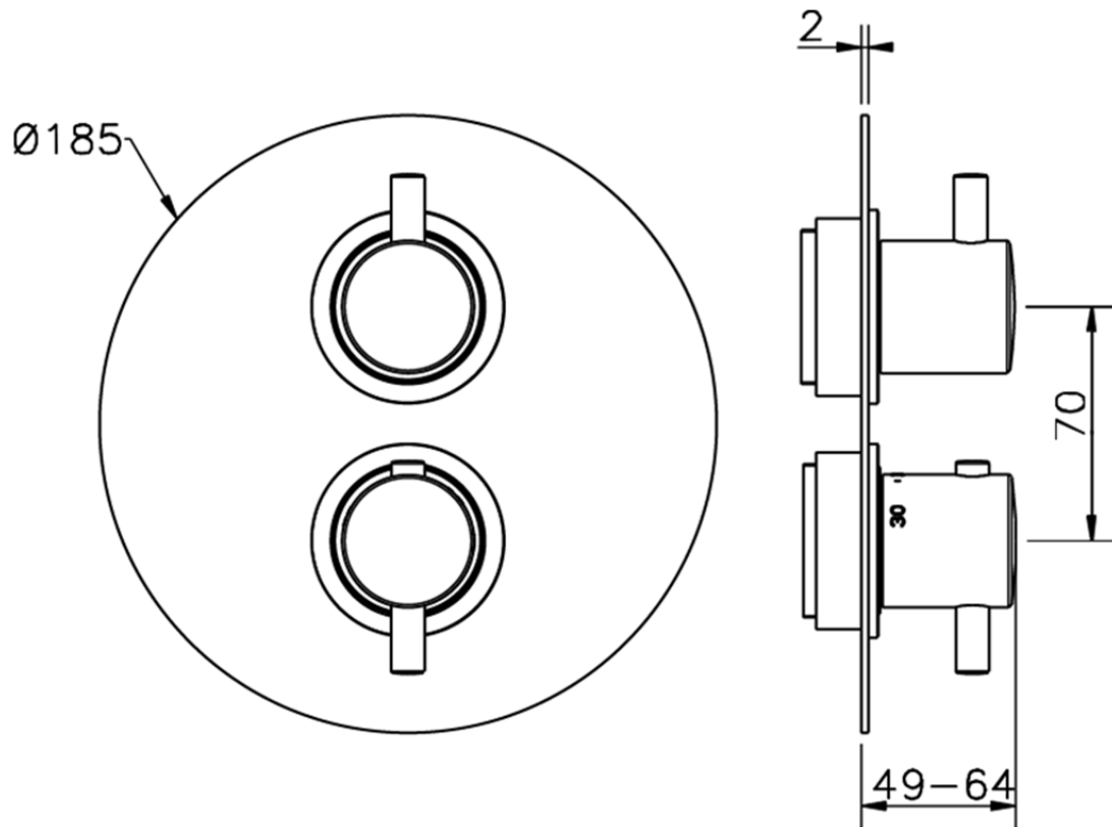

## Exposed part for con.thermo.shower valve, 2-outlet NUOVA KIRUNA\_K2018100

K2018100 <https://en.huberitalia.com/exposed-part-for-con-thermo-shower-valve-2-outlet-nuova-kiruna-k2018100>

## Piastra/Plate/Plaque/Platte/Placa

2-3mm: XX 25-40 YY 76-91

10 mm: XX 16-31 YY 65-80

ZB018101

<https://en.huberitalia.com/2-outlet-concealed-thermostatic-shower-valve-concealed-zb018101>

2024-11-13