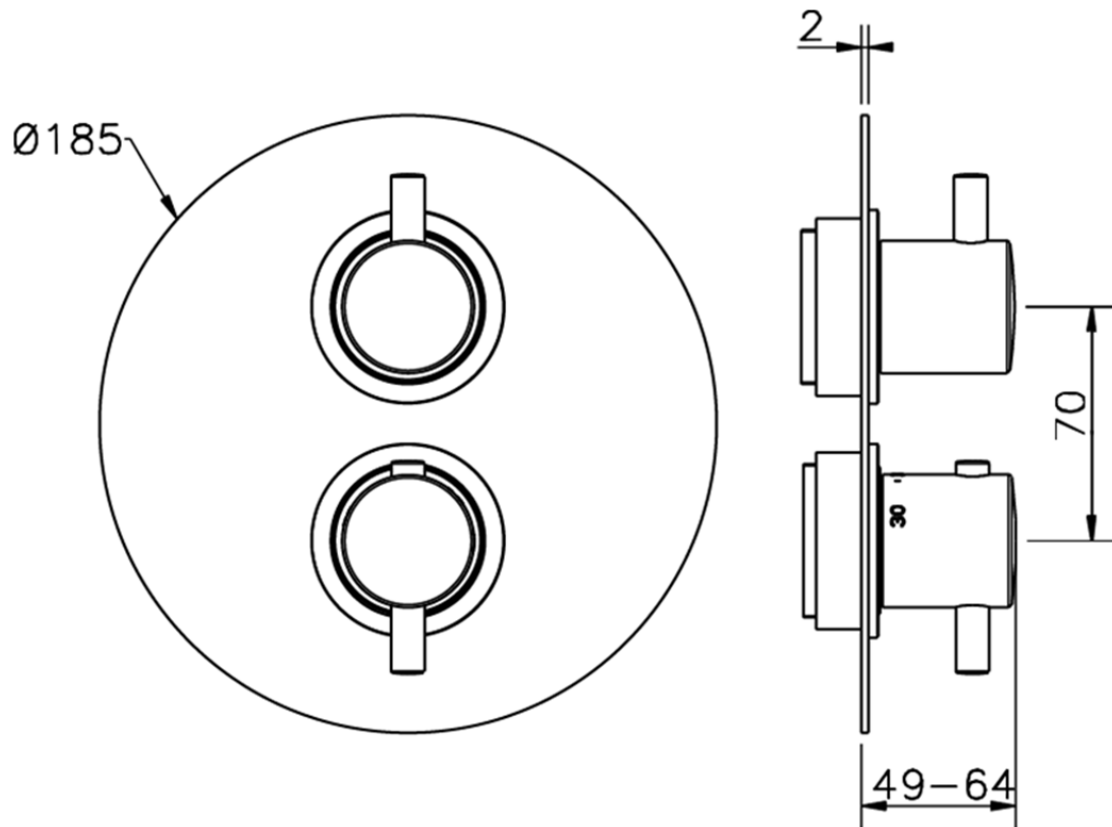

## Exposed part for con.thermo.shower valve, 2-outlet NUOVA KIRUNA\_K2018100

K2018100 <https://en.huberitalia.com/exposed-part-for-con-thermo-shower-valve-2-outlet-nuova-kiruna-k2018100>

## Piastra/Plate/Plaque/Platte/Placa

2-3mm: XX 25-40 YY 76-91

10 mm: XX 16-31 YY 65-80

ZB018101

<https://en.huberitalia.com/2-outlet-concealed-thermostatic-shower-valve-concealed-zb018101>

2024-11-14