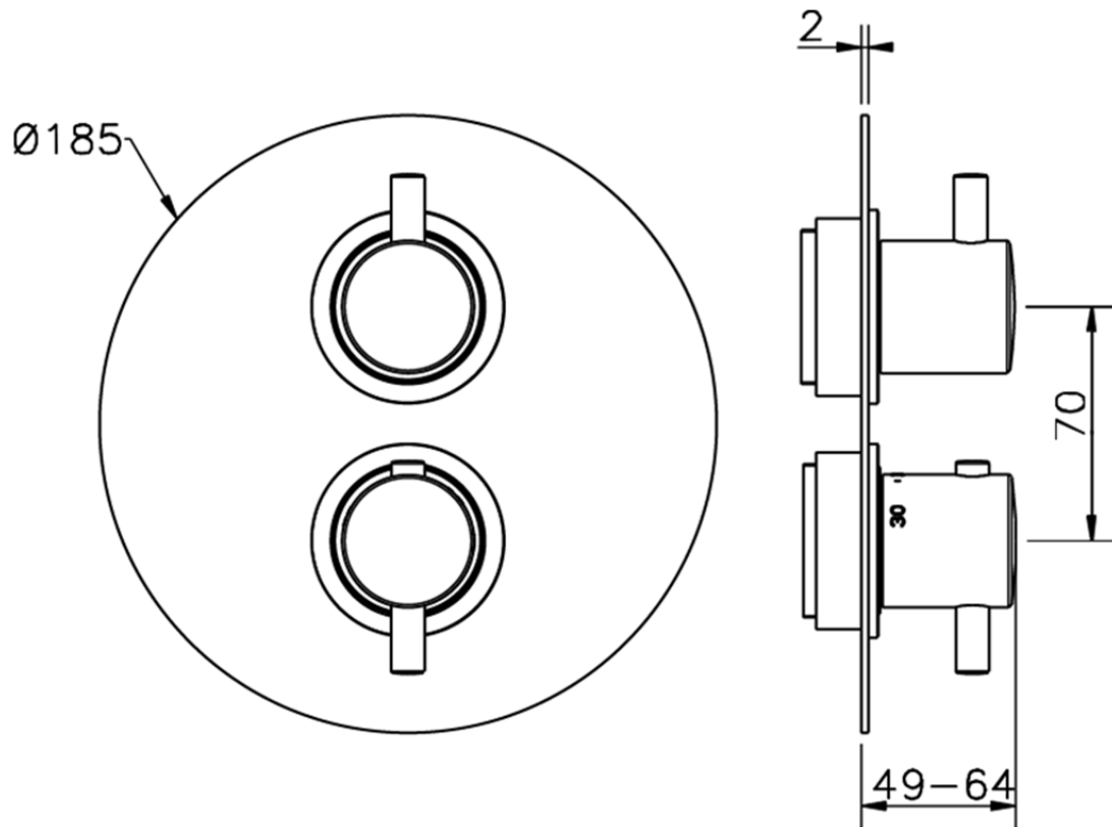

Exposed part for con.thermo.shower valve, 2-outlet NUOVA KIRUNA_K2018100

K2018100 <https://en.huberitalia.com/exposed-part-for-con-thermo-shower-valve-2-outlet-nuova-kiruna-k2018100>

Piastra/Plate/Plaque/Platte/Placa

2-3mm: XX 25-40 YY 76-91

10 mm: XX 16-31 YY 65-80

ZB018101

<https://en.huberitalia.com/2-outlet-concealed-thermostatic-shower-valve-concealed-zb018101>

2024-11-14