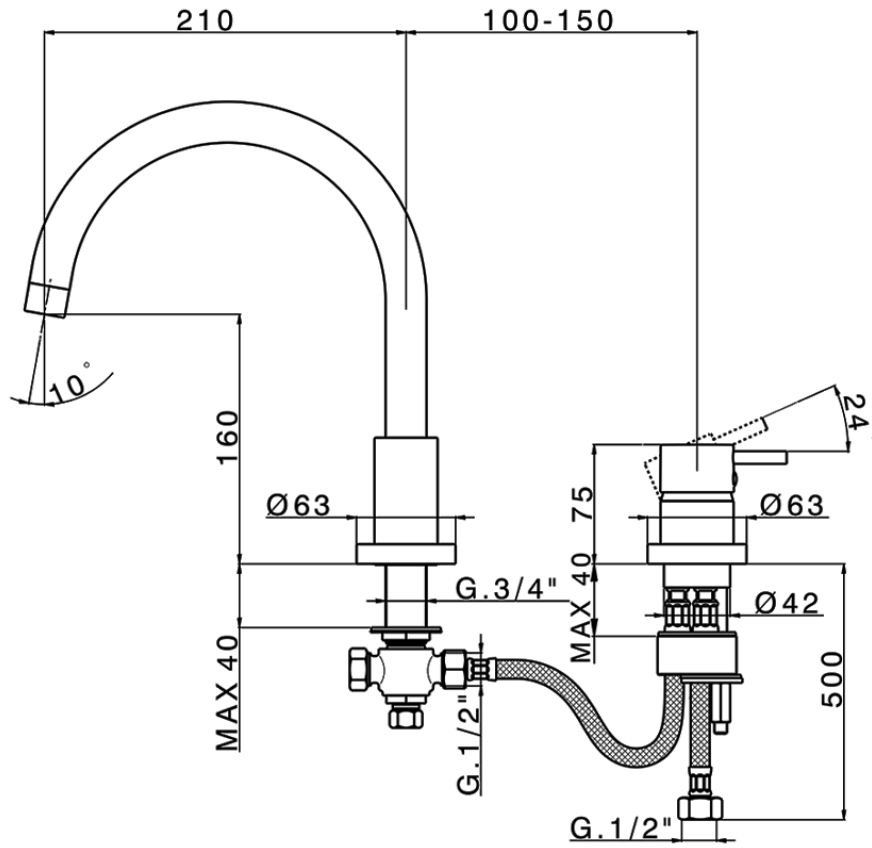

2-Hole deck mounted single lever bath mixer NUOVA KIRUNA_K2001250

K2001250

<https://en.huberitalia.com/2-hole-deck-mounted-single-lever-bath-mixer-nuova-kiruna-k2001250>

2024-11-15