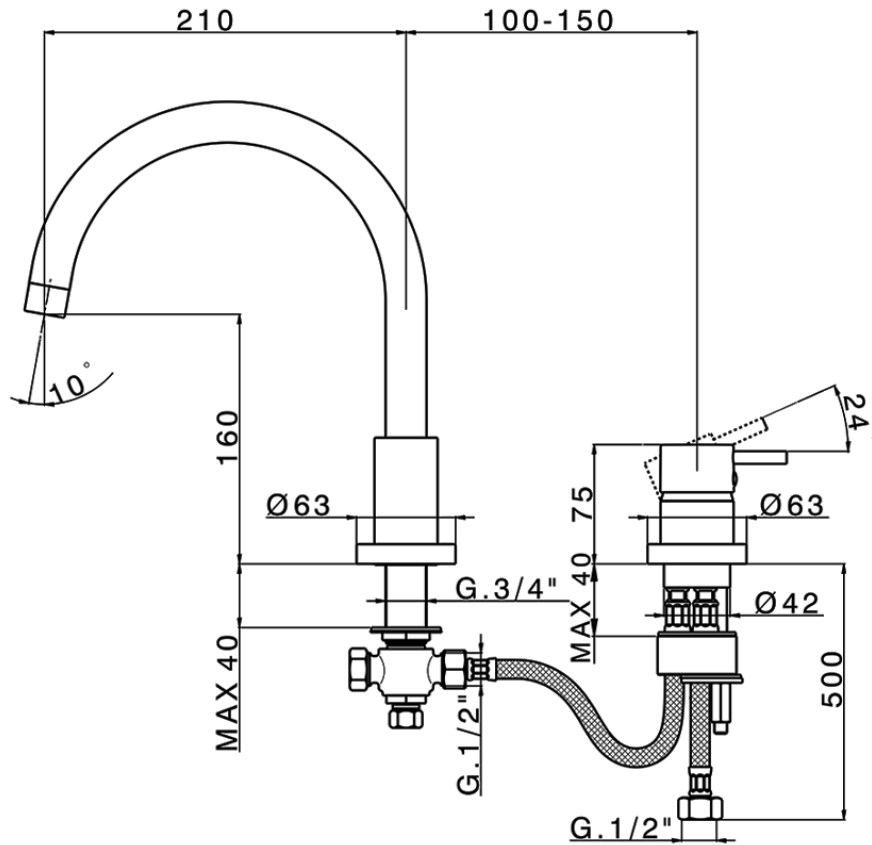

2-Hole deck mounted single lever bath mixer NUOVA KIRUNA\_K2001250

K2001250

<https://en.huberitalia.com/2-hole-deck-mounted-single-lever-bath-mixer-nuova-kiruna-k2001250>

2024-11-15