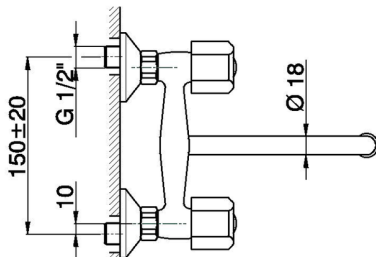

## Exposed sink mixer EVA\_EV000400

MODEL **EV000400**

Exposed sink mixer, swivel spout, without handles

AVAILABLE FINISHINGS

CHARACTERISTICS

2024-09-19