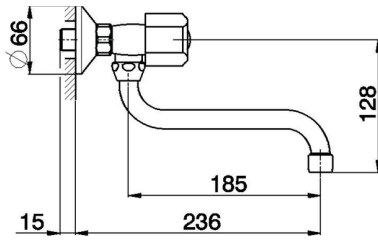

## Exposed sink mixer EVA\_EV000400

MODEL **EV000400**

Exposed sink mixer, swivel spout, without handles

AVAILABLE FINISHINGS

CHARACTERISTICS

2024-09-19