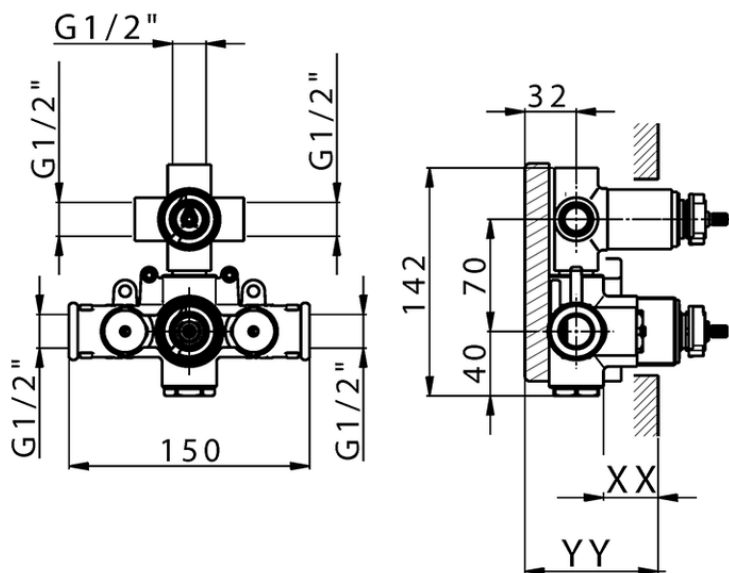

## 3-outlet Concealed thermostatic shower valve CONCEALED\_ZB018201

Piastra/Plate/Plaque/Platte/Placa

2-3mm: XX 25-40 YY 76-91

10 mm: XX 16-31 YY 65-80

ZB018201

<https://en.huberitalia.com/3-outlet-concealed-thermostatic-shower-valve-concealed-zb018201>