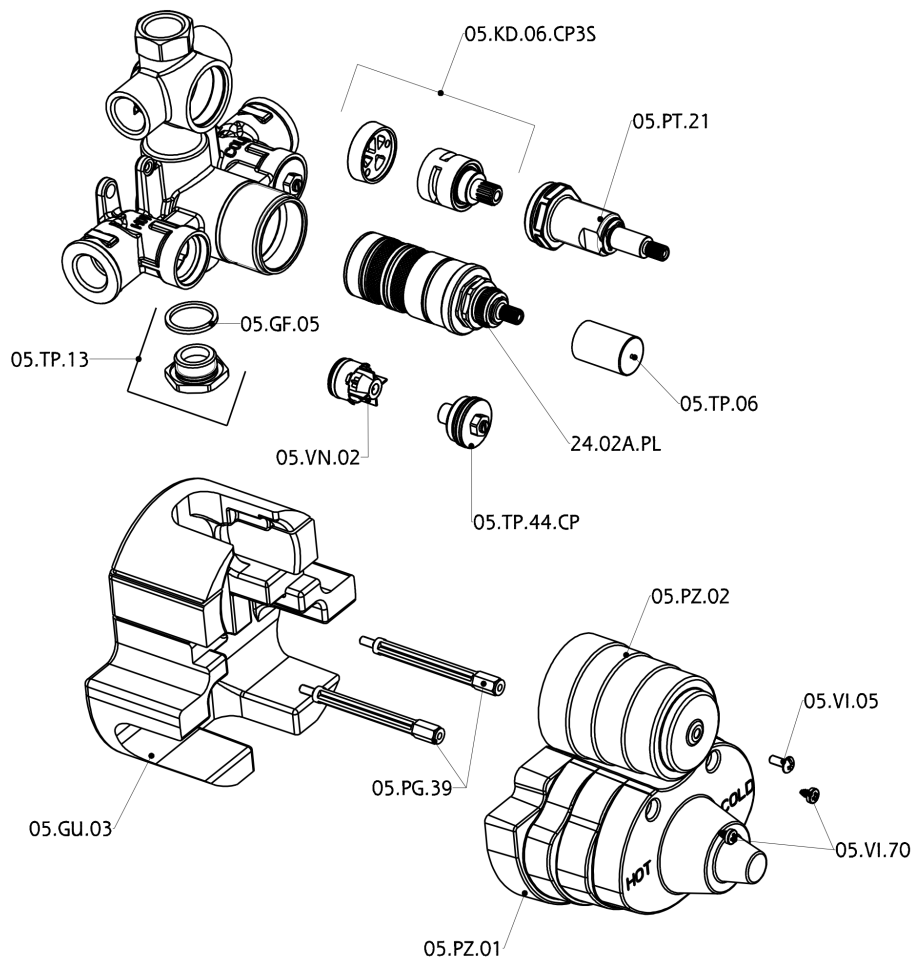

3-outlet Concealed thermostatic shower valve CONCEALED_ZB018201

MODEL **ZB018201**

3-Outlet Concealed thermostatic mixer, with 3-outlet diverter, without trim kit

AVAILABLE FINISHINGS

CHARACTERISTICS

Installation	Concealed
Cartridge Spare Parts	24.04A.PP
8x20 Plus P Thermostatic Valve	
Concealed	1

Piastra/Plate/Plaque/Platte/Placa
 2-3mm: XX 25-40 YY 76-91
 10 mm: XX 16-31 YY 65-80

DeviaStop

The Huber Devia Stop technology allows to adjust the water flow and to direct it to the selected output point (overhead soaker, hand shower, etc).

Thermostatic

The Huber thermostatic is your personal water manager, helping you to handle, control and save water and energy.

3-outlet Concealed thermostatic shower valve CONCEALED_ZB018201

ZB018201

<https://en.huberitalia.com/3-outlet-concealed-thermostatic-shower-valve-concealed-zb018201>