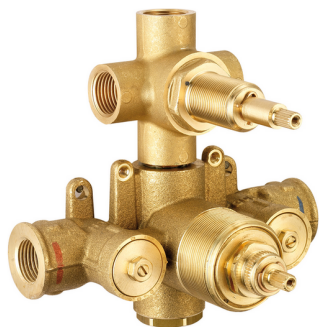

3-outlet Concealed thermostatic shower valve CONCEALED_ZB018201

MODEL **ZB018201**

3-Outlet Concealed thermostatic mixer, with 3-outlet diverter, without trim kit

AVAILABLE FINISHINGS

CHARACTERISTICS

Installation	Concealed
Cartridge Spare Parts	24.04A.PP
8x20 Plus P Thermostatic Valve	
Concealed	1

Piastra/Plate/Plaque/Platte/Placa
 2-3mm: XX 25-40 YY 76-91
 10 mm: XX 16-31 YY 65-80

DeviaStop

The Huber Devia Stop technology allows to adjust the water flow and to direct it to the selected output point (overhead soaker, hand shower, etc).

Thermostatic

The Huber thermostatic is your personal water manager, helping you to handle, control and save water and energy.

3-outlet Concealed thermostatic shower valve CONCEALED_ZB018201

ZB018201

<https://en.huberitalia.com/3-outlet-concealed-thermostatic-shower-valve-concealed-zb018201>