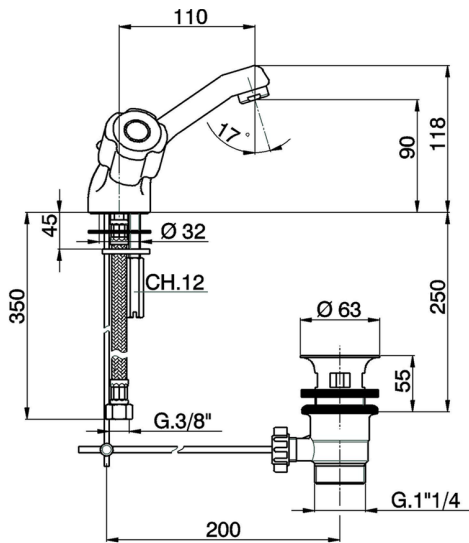

Washbasin mixer EVA_EV000518

MODEL **EV000518**

Washbasin mixer, with 1"1/4 automatic pop-up waste, G.3/8" stainless steel flexible hoses, without handles

AVAILABLE FINISHINGS

21 21 Chrome

CHARACTERISTICS

2026-05-16