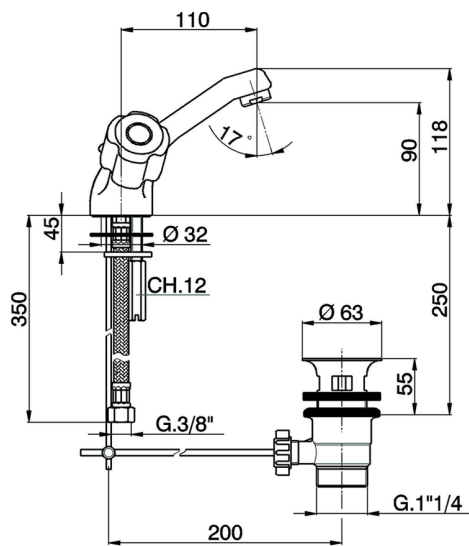

Washbasin mixer EVA_EV000518

MODEL **EV000518**

Washbasin mixer, with 1"1/4 automatic pop-up waste, G.3/8" stainless steel flexible hoses, without handles

AVAILABLE FINISHINGS

CHARACTERISTICS

2026-04-09