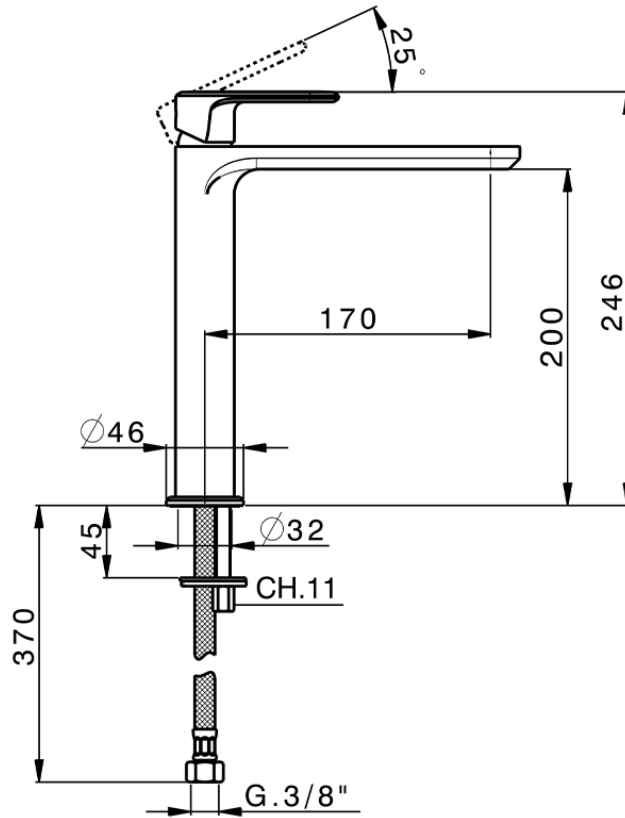

Single lever tall washbasin mixer LEVITY_LY003544

LY003544

<https://en.huberitalia.com/single-lever-tall-washbasin-mixer-levity-ly003544>

2024-11-24