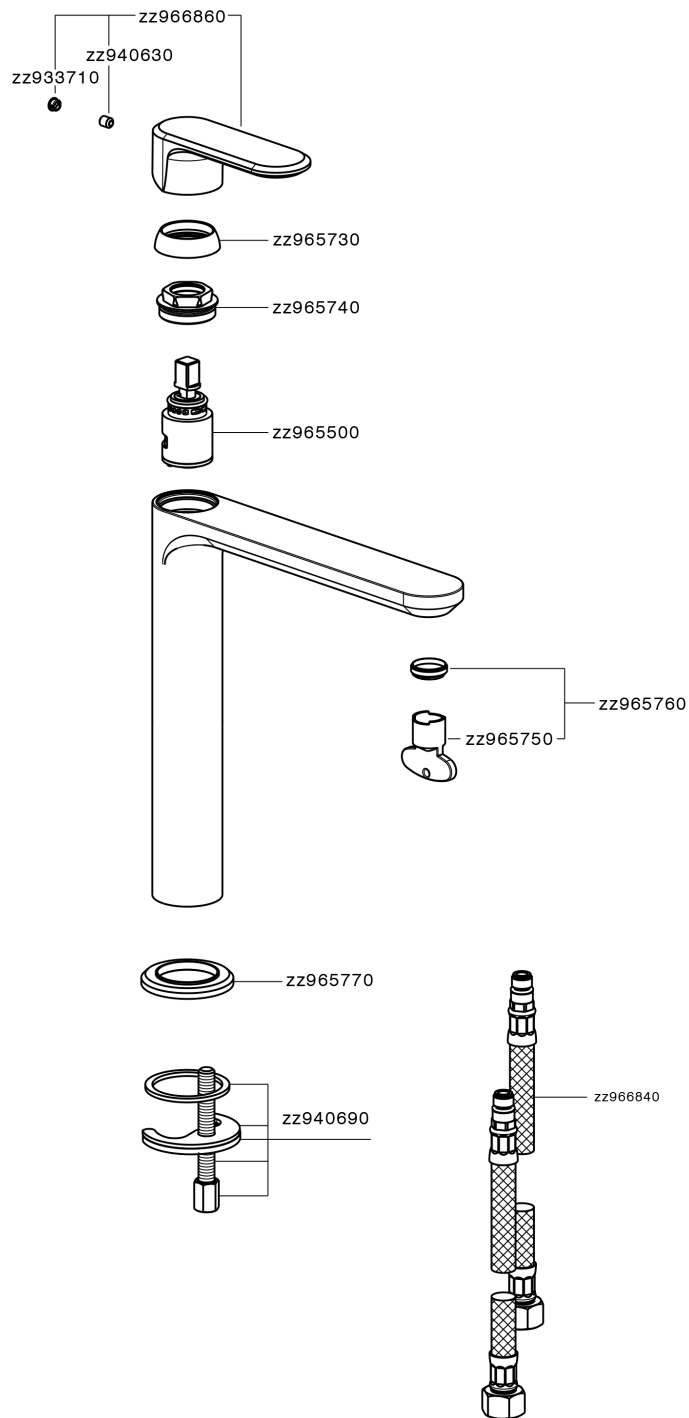

## Single lever tall washbasin mixer LEVITY\_LY003544

LY003544

<https://en.huberitalia.com/single-lever-tall-washbasin-mixer-levity-ly003544>

2024-11-24