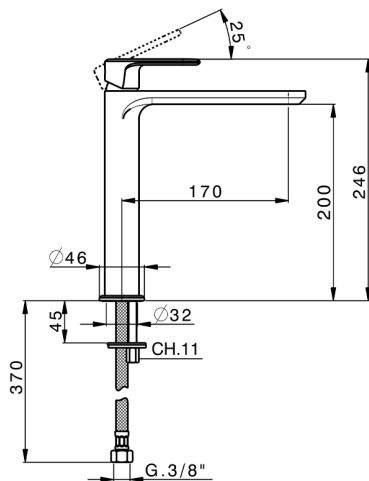

Single lever tall washbasin mixer LEVITY_LY003544

MODEL **LY003544**

Single lever tall washbasin mixer, without waste, G.3/8" stainless steel flexible hoses

AVAILABLE FINISHINGS

-  **21** 21 Chrome
-  **2B** 2B Polished Nickel
-  **2F** 2F Brushed Nickel
-  **40** 40 Matt Black
-  **4Q** 4Q Matt White

CHARACTERISTICS

Cartridge Spare Parts **ZZ96550000**

25 mm Cartridge

Single lever tall washbasin mixer LEVITY_LY003544

LY003544

<https://en.huberitalia.com/single-lever-tall-washbasin-mixer-levity-ly003544>