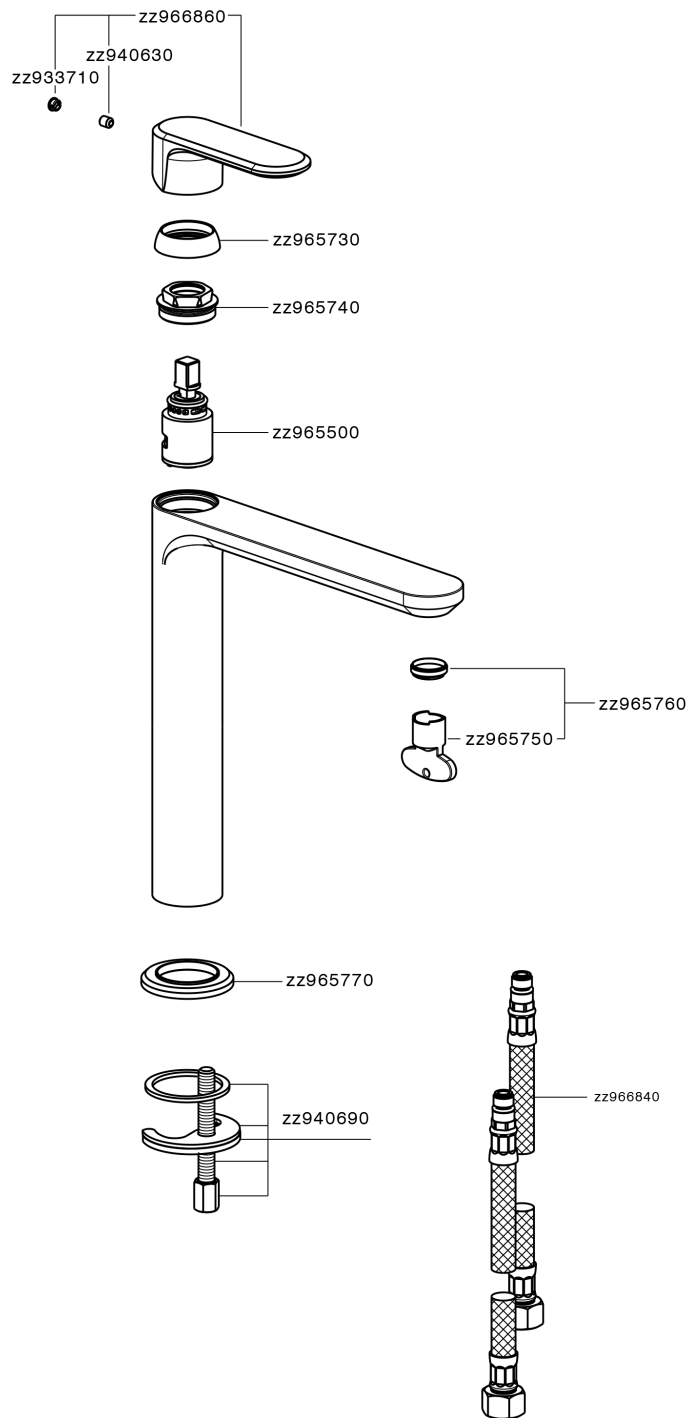

Single lever tall washbasin mixer LEVITY_LY003544

MODEL **LY003544**

Single lever tall washbasin mixer, without waste, G.3/8" stainless steel flexible hoses

AVAILABLE FINISHINGS

-  **21** 21 Chrome
-  **2B** 2B Polished Nickel
-  **2F** 2F Brushed Nickel
-  **40** 40 Matt Black
-  **4Q** 4Q Matt White

CHARACTERISTICS

Cartridge Spare Parts **ZZ96550000**

25 mm Cartridge

Single lever tall washbasin mixer LEVITY_LY003544

LY003544

<https://en.huberitalia.com/single-lever-tall-washbasin-mixer-levity-ly003544>