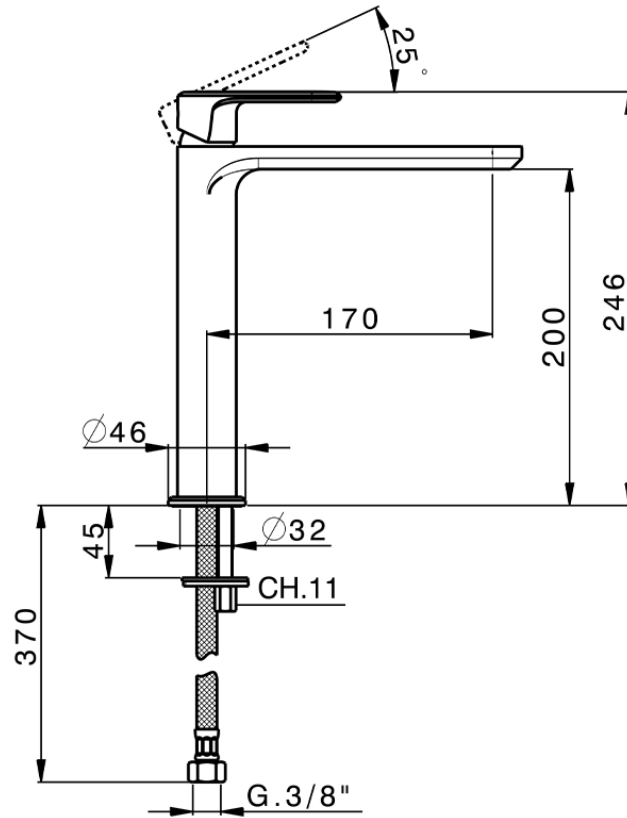

## Single lever tall washbasin mixer LEVITY\_LY003544

LY003544

<https://en.huberitalia.com/single-lever-tall-washbasin-mixer-levity-ly003544>

2024-11-23