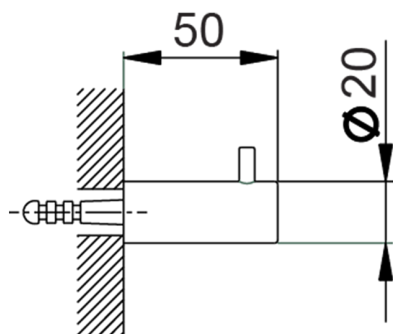

Single hook BATHROOM ACCESSORIES_SI090710

MODEL **SI090710**

Single hook

AVAILABLE FINISHINGS

-  **21** 21 Chrome
-  **2B** 2B Polished Nickel
-  **2F** 2F Brushed Nickel
-  **2P** 2P Rose Gold
-  **2Q** 2Q Black Titanium
-  **40** 40 Matt Black
-  **4Q** 4Q Matt White

CHARACTERISTICS

Single hook BATHROOM ACCESSORIES_SI090710

SI090710

<https://en.huberitalia.com/single-hook-bathroom-accessories-si090710>

2026-04-07