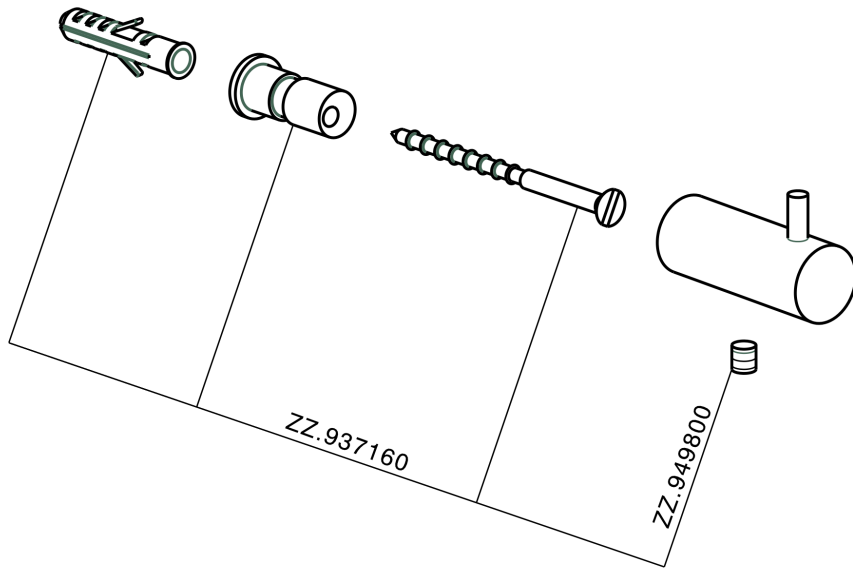

Single hook BATHROOM ACCESSORIES_SI090710

MODEL **SI090710**

Single hook

AVAILABLE FINISHINGS

-  **21** 21 Chrome
-  **2B** 2B Polished Nickel
-  **2F** 2F Brushed Nickel
-  **2P** 2P Rose Gold
-  **2Q** 2Q Black Titanium
-  **40** 40 Matt Black
-  **4Q** 4Q Matt White

CHARACTERISTICS

Single hook BATHROOM ACCESSORIES_SI090710

SI090710

<https://en.huberitalia.com/single-hook-bathroom-accessories-si090710>

2026-04-07