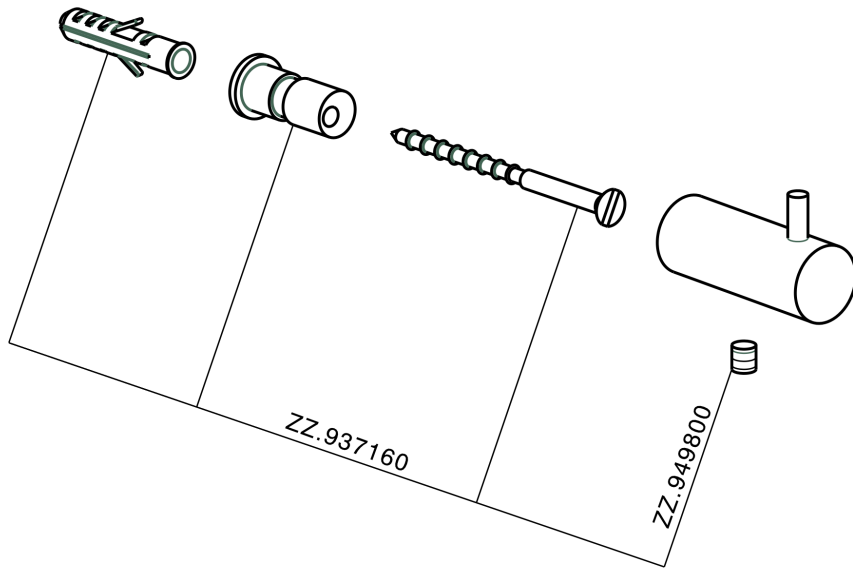

Single hook BATHROOM ACCESSORIES_SI090710

MODEL **SI090710**

Single hook

AVAILABLE FINISHINGS

-  **21** 21 Chrome
-  **2B** 2B Polished Nickel
-  **2F** 2F Brushed Nickel
-  **2P** 2P Rose Gold
-  **2Q** 2Q Black Titanium
-  **40** 40 Matt Black
-  **4Q** 4Q Matt White

CHARACTERISTICS

Single hook BATHROOM ACCESSORIES_SI090710

SI090710

<https://en.huberitalia.com/single-hook-bathroom-accessories-si090710>

2026-05-15