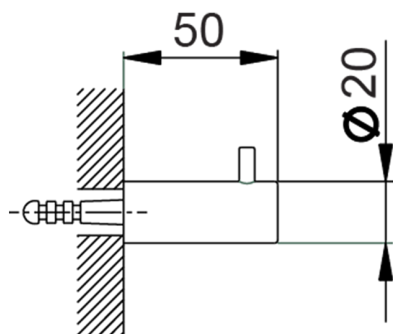

Single hook BATHROOM ACCESSORIES_SI090710

MODEL **SI090710**

Single hook

AVAILABLE FINISHINGS

-  **21** 21 Chrome
-  **2B** 2B Polished Nickel
-  **2F** 2F Brushed Nickel
-  **2P** 2P Rose Gold
-  **2Q** 2Q Black Titanium
-  **40** 40 Matt Black
-  **4Q** 4Q Matt White

CHARACTERISTICS

Single hook BATHROOM ACCESSORIES_SI090710

SI090710

<https://en.huberitalia.com/single-hook-bathroom-accessories-si090710>

2026-05-15