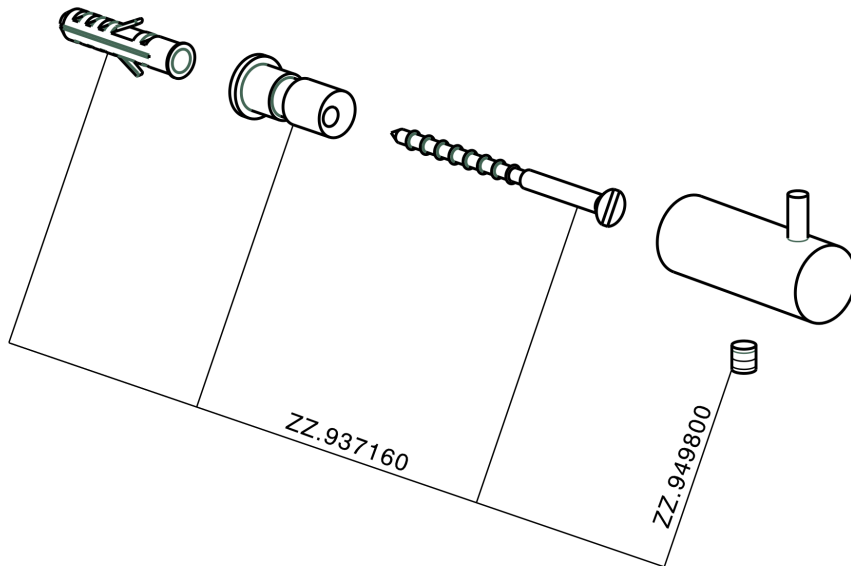

Single hook BATHROOM ACCESSORIES_SI090710

MODEL **SI090710**

Single hook

AVAILABLE FINISHINGS

- 
21 21 Chrome
- 
2B 2B Polished Nickel
- 
2F 2F Brushed Nickel
- 
2P 2P Rose Gold
- 
2Q 2Q Black Titanium
- 
40 40 Matt Black
- 
4Q 4Q Matt White

CHARACTERISTICS

Single hook BATHROOM ACCESSORIES_SI090710

SI090710

<https://en.huberitalia.com/single-hook-bathroom-accessories-si090710>

2026-02-24