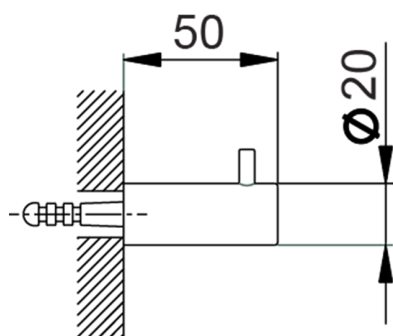

Single hook BATHROOM ACCESSORIES_SI090710

MODEL **SI090710**

Single hook

AVAILABLE FINISHINGS

- 
21 21 Chrome
- 
2B 2B Polished Nickel
- 
2F 2F Brushed Nickel
- 
2P 2P Rose Gold
- 
2Q 2Q Black Titanium
- 
40 40 Matt Black
- 
4Q 4Q Matt White

CHARACTERISTICS

Single hook BATHROOM ACCESSORIES_SI090710

SI090710

<https://en.huberitalia.com/single-hook-bathroom-accessories-si090710>

2026-02-24