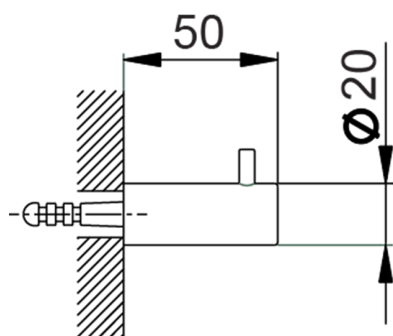

Single hook BATHROOM ACCESSORIES_SI090710

MODEL **SI090710**

Single hook

AVAILABLE FINISHINGS

-  **21** 21 Chrome
-  **2B** 2B Polished Nickel
-  **2F** 2F Brushed Nickel
-  **2P** 2P Rose Gold
-  **2Q** 2Q Black Titanium
-  **40** 40 Matt Black
-  **4Q** 4Q Matt White

CHARACTERISTICS

Single hook BATHROOM ACCESSORIES_SI090710

SI090710

<https://en.huberitalia.com/single-hook-bathroom-accessories-si090710>

2026-06-13