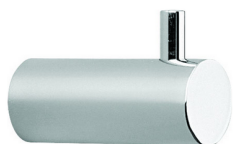

Single hook BATHROOM ACCESSORIES_SI090710

MODEL **SI090710**

Single hook

AVAILABLE FINISHINGS

- **21** 21 Chrome
- **2B** 2B Polished Nickel
- **2F** 2F Brushed Nickel
- **2P** 2P Rose Gold
- **2Q** 2Q Black Titanium
- **40** 40 Matt Black
- **4Q** 4Q Matt White

CHARACTERISTICS