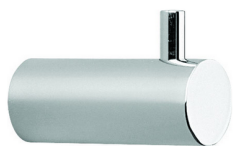

Single hook BATHROOM ACCESSORIES_SI090710

MODEL **SI090710**

Single hook

AVAILABLE FINISHINGS

-  **21** 21 Chrome
-  **2B** 2B Polished Nickel
-  **2F** 2F Brushed Nickel
-  **2P** 2P Rose Gold
-  **2Q** 2Q Black Titanium
-  **40** 40 Matt Black
-  **4Q** 4Q Matt White

CHARACTERISTICS

Single hook BATHROOM ACCESSORIES_SI090710

SI090710

<https://en.huberitalia.com/single-hook-bathroom-accessories-si090710>

2026-05-15