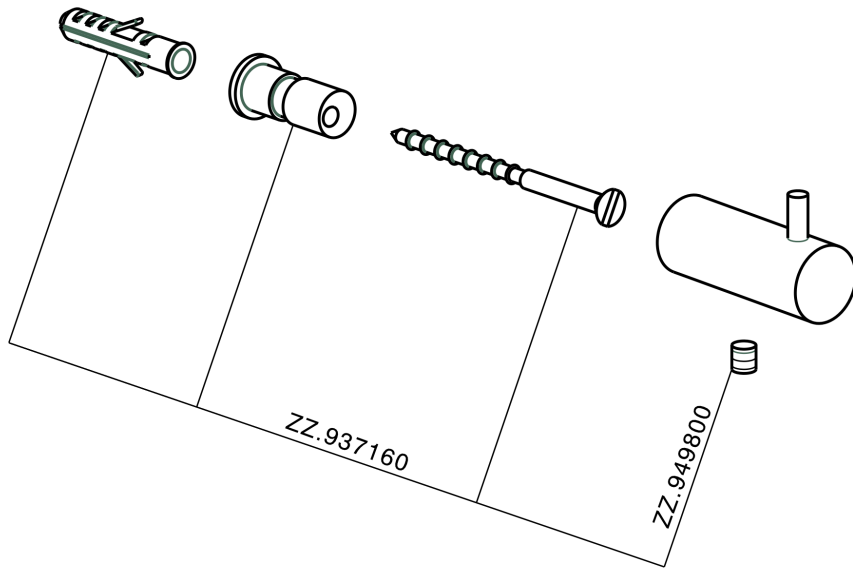

Single hook BATHROOM ACCESSORIES_SI090710

MODEL **SI090710**

Single hook

AVAILABLE FINISHINGS

-  **21** 21 Chrome
-  **2B** 2B Polished Nickel
-  **2F** 2F Brushed Nickel
-  **2P** 2P Rose Gold
-  **2Q** 2Q Black Titanium
-  **40** 40 Matt Black
-  **4Q** 4Q Matt White

CHARACTERISTICS

Single hook BATHROOM ACCESSORIES_SI090710

SI090710

<https://en.huberitalia.com/single-hook-bathroom-accessories-si090710>

2026-06-13