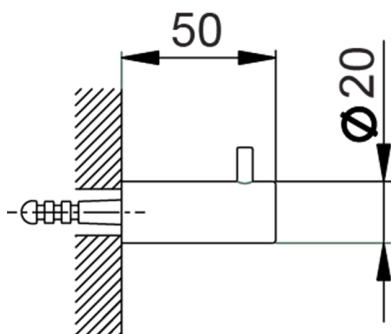

Single hook BATHROOM ACCESSORIES_SI090710

MODEL **SI090710**

Single hook

AVAILABLE FINISHINGS

-  **21** 21 Chrome
-  **2B** 2B Polished Nickel
-  **2F** 2F Brushed Nickel
-  **2P** 2P Rose Gold
-  **2Q** 2Q Black Titanium
-  **40** 40 Matt Black
-  **4Q** 4Q Matt White

CHARACTERISTICS

Single hook BATHROOM ACCESSORIES_SI090710

SI090710

<https://en.huberitalia.com/single-hook-bathroom-accessories-si090710>

2026-06-13