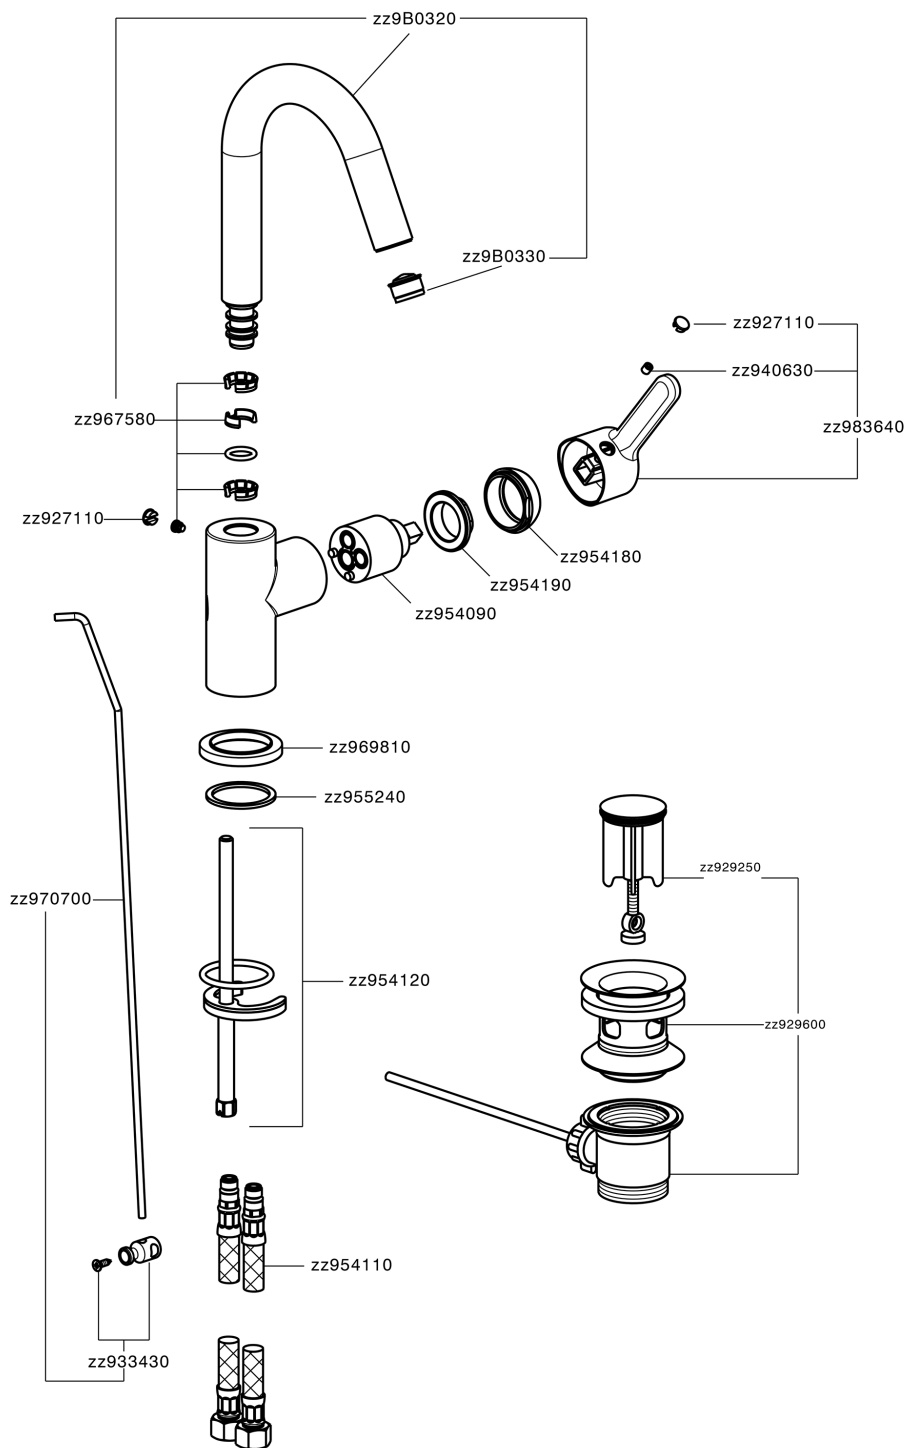

## Single lever washbasin mixer EnergySave H2\_H2000475

H2000475

<https://en.huberitalia.com/single-lever-washbasin-mixer-energysave-h2-h2000475>

2024-11-15