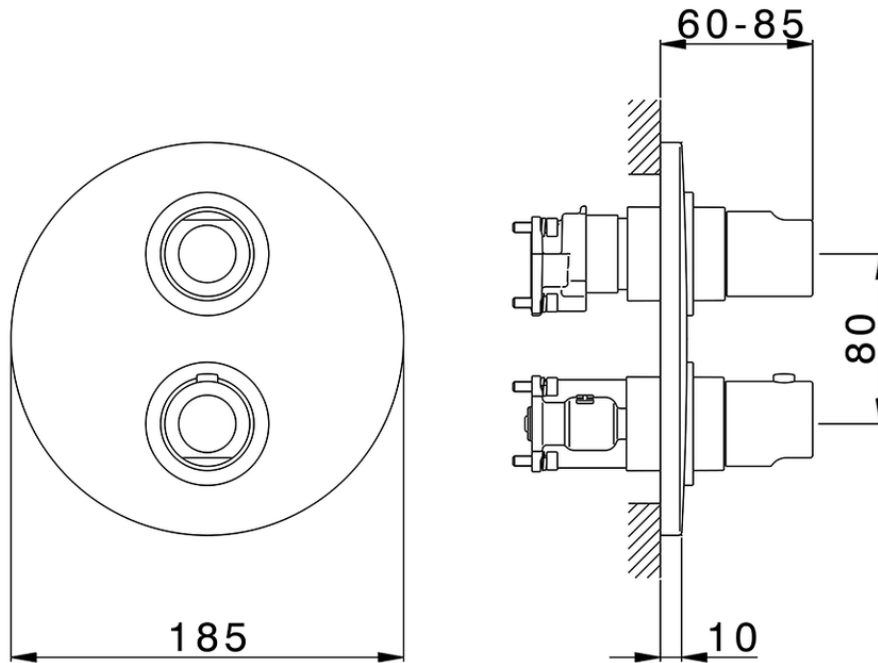

Exposed part for Thermostatic One Box Valve NORMA_NM0BT030

NM0BT030

<https://en.huberitalia.com/exposed-part-for-thermostatic-one-box-valve-norma-nm0bt030>

ZB00B031

<https://en.huberitalia.com/one-box-universal-concealed-part-one-box-zb00b031>