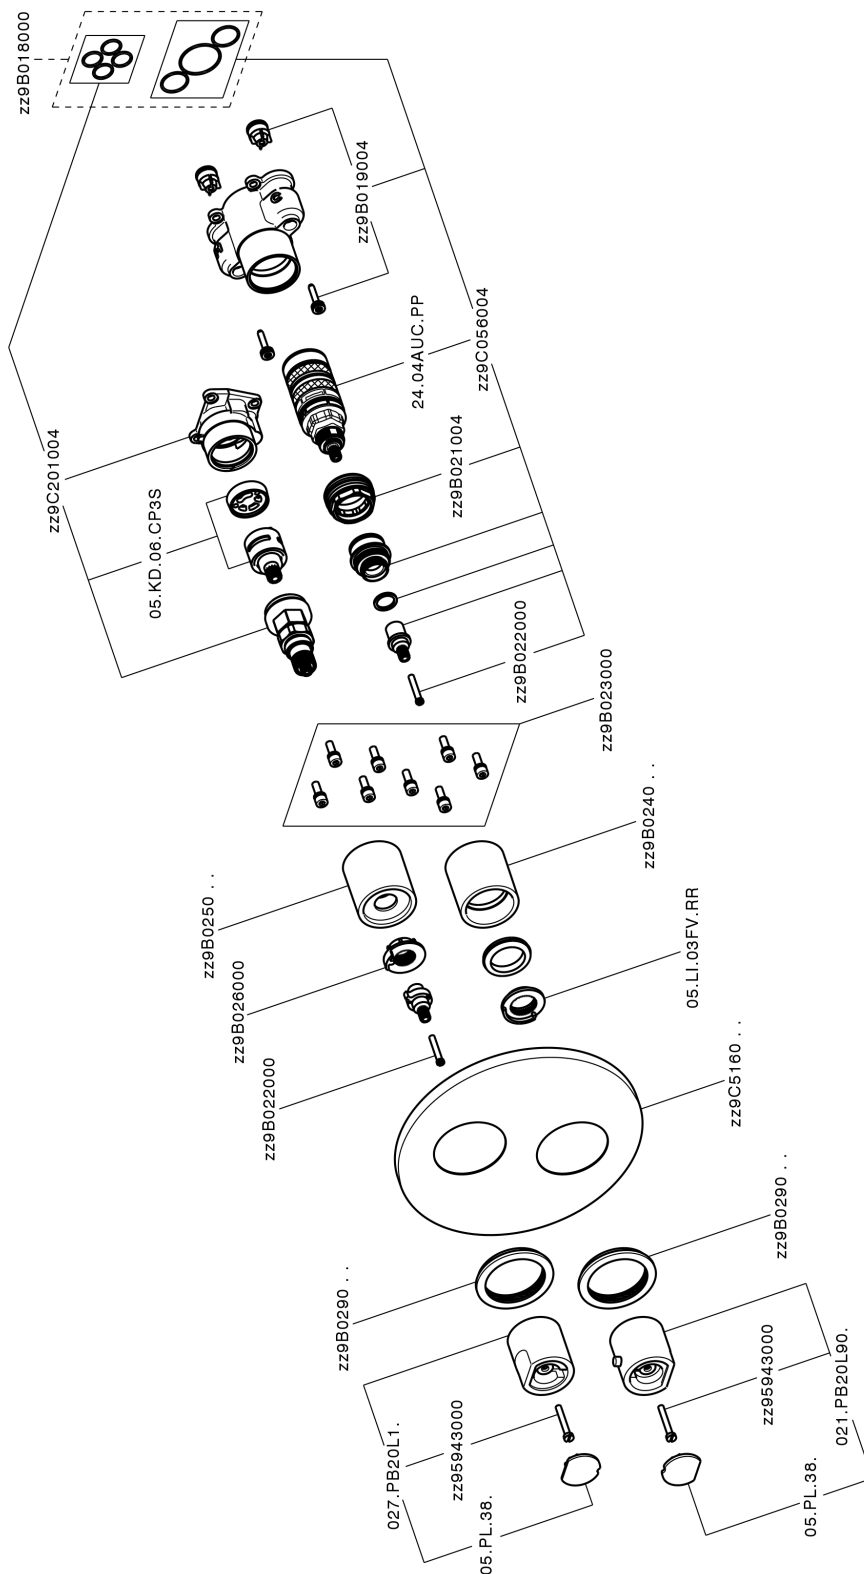

Exposed part for Thermostatic One Box Valve NORMA_NM0BT030

NM0BT030

<https://en.huberitalia.com/exposed-part-for-thermostatic-one-box-valve-norma-nm0bt030>

One Box Universal Concealed Part ONE BOX_ZB00B031

ZB00B031

<https://en.huberitalia.com/one-box-universal-concealed-part-one-box-zb00b031>

One Box Universal Concealed Part ONE BOX_ZB00B030

ZB00B030

<https://en.huberitalia.com/one-box-universal-concealed-part-one-box-zb00b030>