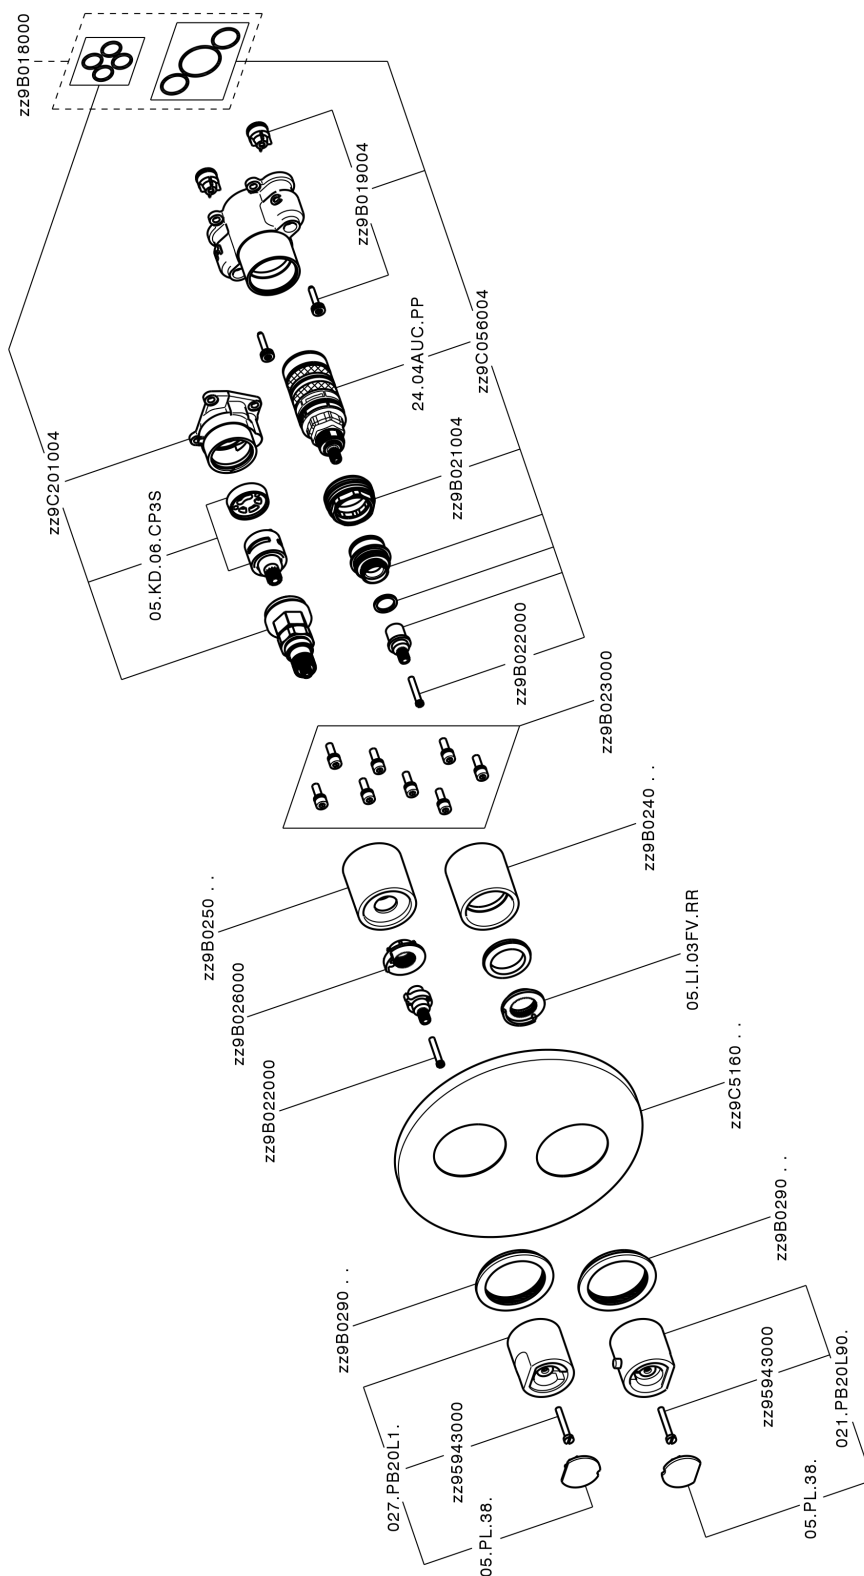

Exposed part for Thermostatic One Box Valve NORMA_NM0BT030

NM0BT030

<https://en.huberitalia.com/exposed-part-for-thermostatic-one-box-valve-norma-nm0bt030>

One Box Universal Concealed Part ONE BOX_ZB00B031

ZB00B031

<https://en.huberitalia.com/one-box-universal-concealed-part-one-box-zb00b031>

One Box Universal Concealed Part ONE BOX_ZB00B030

ZB00B030

<https://en.huberitalia.com/one-box-universal-concealed-part-one-box-zb00b030>