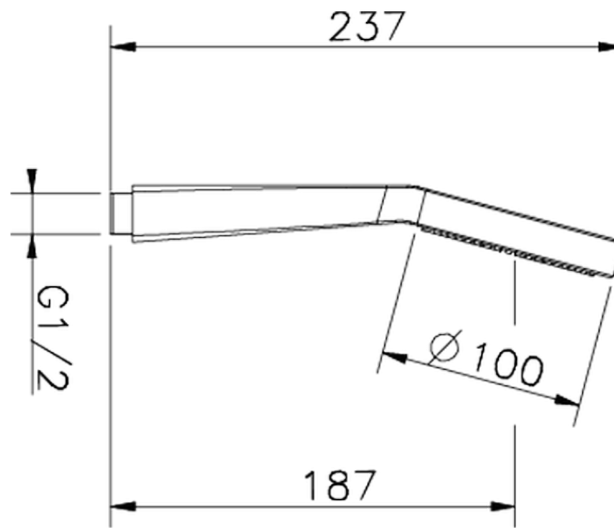

ABS Melody handshower SHOWER_05.DO.44H.

05.DO.44H.

<https://en.huberitalia.com/abs-melody-handshower-shower-05-do-44h>

2024-09-19