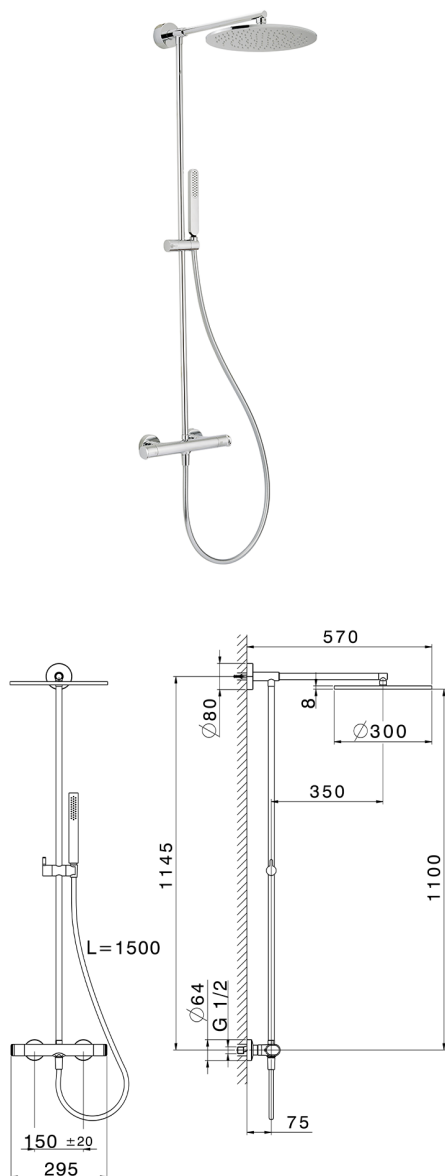

## Thermostatic shower column, 2-function LEVITY\_LYC78030

MODEL **LYC78030**

Thermostatic shower column, 2-function, 2-outlet devia stop, not adjustable riser column, Sliding handshower holder, minimalistic one spray flat handshower ABS, 300 mm Brass round headshower, 150 cm smooth SUPREME Flexible Hose

### AVAILABLE FINISHINGS

-  **21** 21 Chrome
-  **2B** 2B Polished Nickel
-  **2F** 2F Brushed Nickel
-  **40** 40 Matt Black
-  **4Q** 4Q Matt White

### CHARACTERISTICS

Cartridge Spare Parts **ZZ96551000**

**TMX 25 Thermostatic Valve**

#### DeviaStop

The Huber Devia Stop technology allows to adjust the water flow and to direct it to the selected output point (overhead soaker, hand shower, etc).