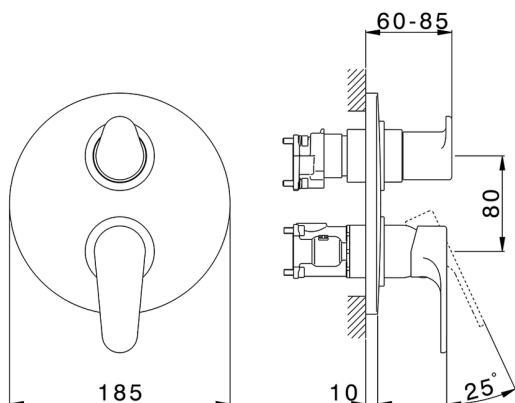

Exposed part for Single Lever One Box Valve ONE BOX_AH0BM030

MODEL **AH0BM030**

Exposed part for Single Lever One Box Valve, with 2-3 outlet diverter, Minimum depth of installation: 67 mm, without concealed part, for items ZB00B030-ZB00B031

AVAILABLE FINISHINGS

-  **21** 21 Chrome
-  **2F** 2F Brushed Nickel
-  **40** 40 Matt Black

CHARACTERISTICS

Cartridge Spare Parts **ZZ97179000**
35 mm Cartridge
 Installation **Concealed**
 Required concealed parts **ZB00B031**
ZB00B030

One Box Universal Concealed Part ONE BOX_ZB00B031

MODEL **ZB00B031**

One Box Universal Concealed Part, for 1 or 2 or 3 outlet thermostatic or single lever, without trim kit, with noise reducers, with sealing gasket