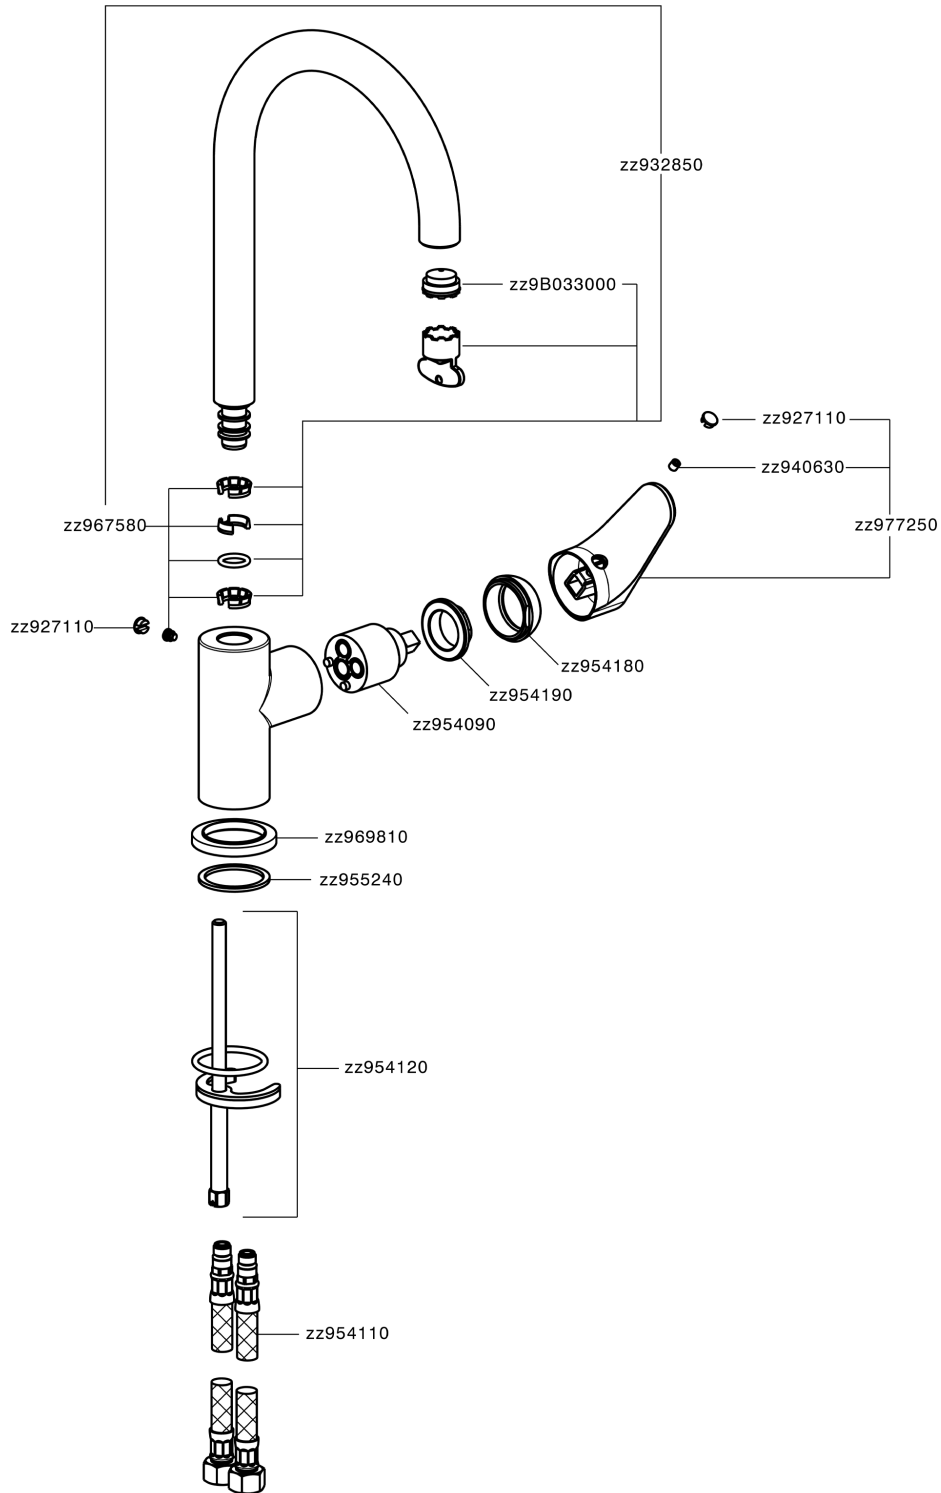

Single lever sink mixer Energysave KITCHEN_AH000535

MODEL **AH000535**

Single lever sink mixer Energysave,swivel spout,G.3/8" stainless steel flexible hoses

AVAILABLE FINISHINGS

-  **21** 21 Chrome
-  **2F** 2F Brushed Nickel
-  **40** 40 Matt Black

CHARACTERISTICS

Cartridge Spare Parts **ZZ95409000**

35 mm Cartridge

EcoStop

EcoStop feature limits water flow to approximately 50% of maximum output with one point of resistance on setting. Push slightly past the middle stop only when full water output is required. This will save water up to 50%.

EnergySave

Thanks to the EnergySave device, only cold water will be drawn if the lever is operated in the central position, so that the water heater will not be engaged and no hot water wasted, leading to considerable savings in energy and costs. The temperature can be adjusted by rotating the lever to the left, until the desired temperature is reached.

Single lever sink mixer Energysave KITCHEN_AH000535

AH000535

<https://en.huberitalia.com/single-lever-sink-mixer-energysave-kitchen-ah000535>

2026-04-06