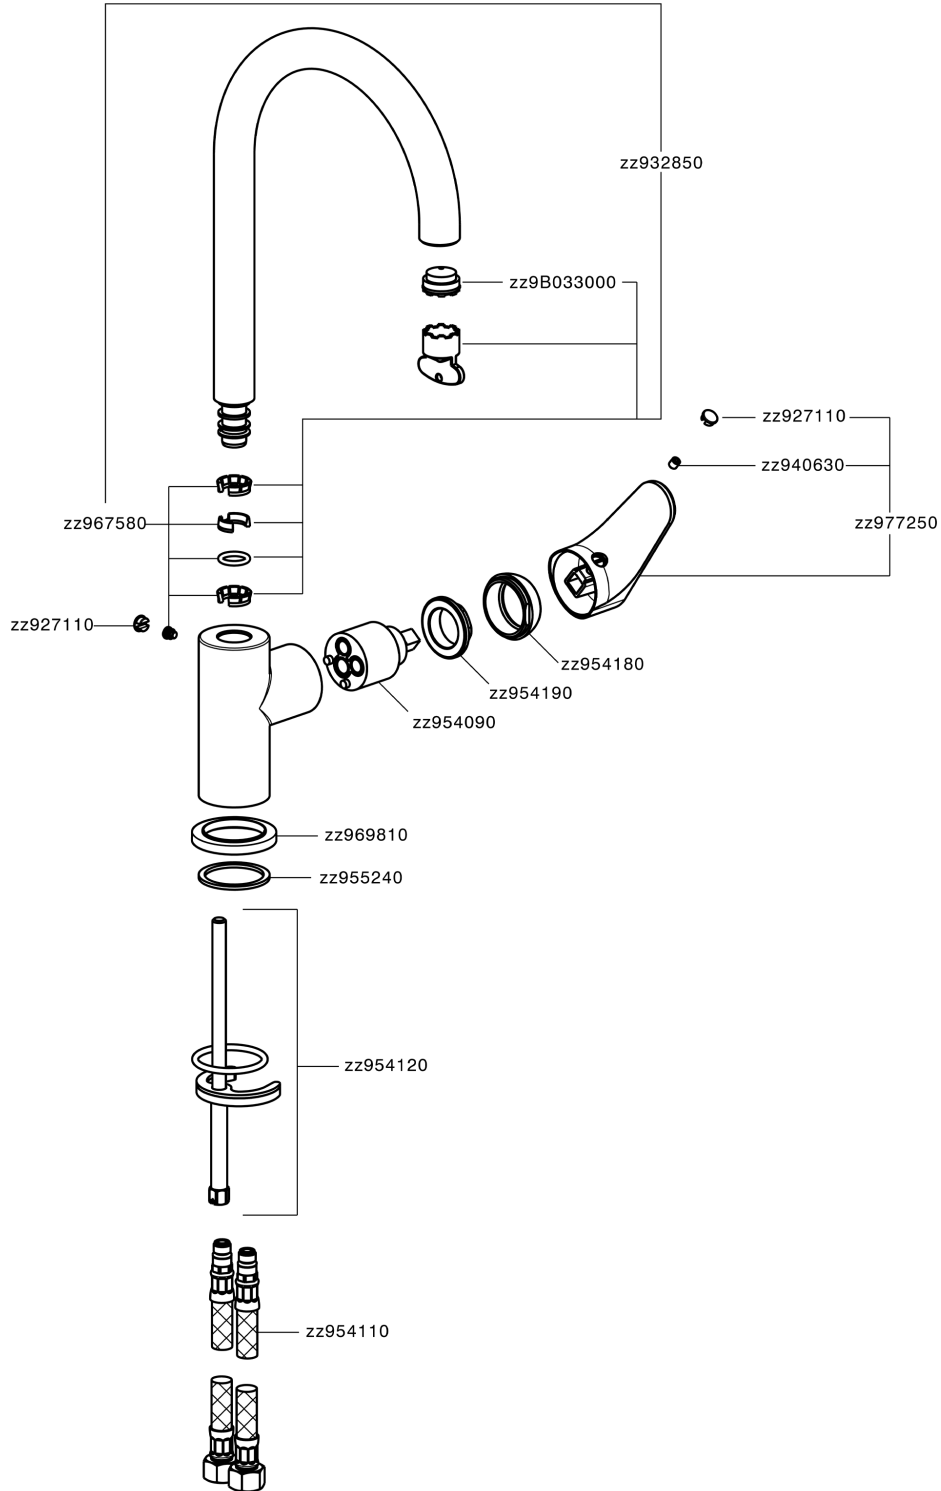

Single lever sink mixer Energysave KITCHEN_AH000535

MODEL **AH000535**

Single lever sink mixer Energysave, swivel spout, G.3/8" stainless steel flexible hoses

AVAILABLE FINISHINGS

-  **21** 21 Chrome
-  **2F** 2F Brushed Nickel
-  **40** 40 Matt Black

CHARACTERISTICS

Cartridge Spare Parts **ZZ95409000**

35 mm Cartridge

EcoStop

EcoStop feature limits water flow to approximately 50% of maximum output with one point of resistance on setting. Push slightly past the middle stop only when full water output is required. This will save water up to 50%.

EnergySave

Thanks to the EnergySave device, only cold water will be drawn if the lever is operated in the central position, so that the water heater will not be engaged and no hot water wasted, leading to considerable savings in energy and costs. The temperature can be adjusted by rotating the lever to the left, until the desired temperature is reached.

Single lever sink mixer Energysave KITCHEN_AH000535

AH000535

<https://en.huberitalia.com/single-lever-sink-mixer-energysave-kitchen-ah000535>

2026-06-28