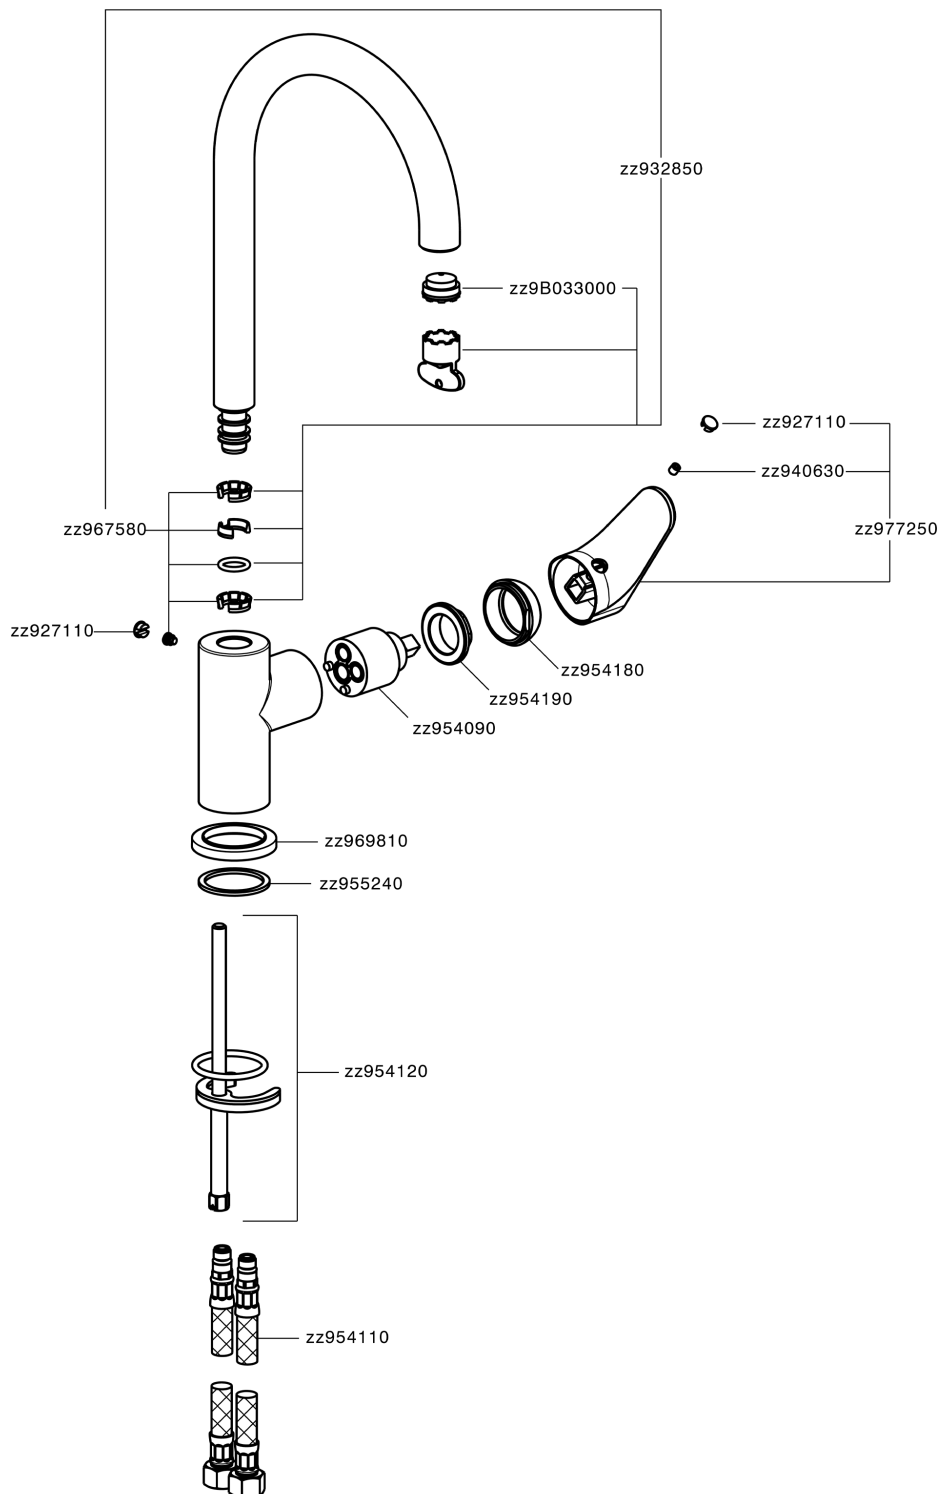

Single lever sink mixer Energysave KITCHEN_AH000535

MODEL **AH000535**

Single lever sink mixer Energysave,swivel spout,G.3/8" stainless steel flexible hoses

AVAILABLE FINISHINGS

-  **21** 21 Chrome
-  **2F** 2F Brushed Nickel
-  **40** 40 Matt Black

CHARACTERISTICS

Cartridge Spare Parts **ZZ95409000**

35 mm Cartridge

EcoStop

EcoStop feature limits water flow to approximately 50% of maximum output with one point of resistance on setting. Push slightly past the middle stop only when full water output is required. This will save water up to 50%.

EnergySave

Thanks to the EnergySave device, only cold water will be drawn if the lever is operated in the central position, so that the water heater will not be engaged and no hot water wasted, leading to considerable savings in energy and costs. The temperature can be adjusted by rotating the lever to the left, until the desired temperature is reached.

Single lever sink mixer Energysave KITCHEN_AH000535

AH000535

<https://en.huberitalia.com/single-lever-sink-mixer-energysave-kitchen-ah000535>

2026-04-09