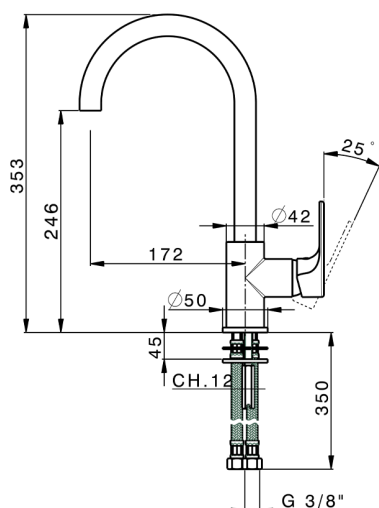

## Single lever sink mixer Energysave KITCHEN\_AH000535

MODEL **AH000535**

Single lever sink mixer Energysave, swivel spout, G.3/8" stainless steel flexible hoses

### CHARACTERISTICS

Cartridge Spare Parts **ZZ95409000**

**35 mm Cartridge**

#### EcoStop

EcoStop feature limits water flow to approximately 50% of maximum output with one point of resistance on setting. Push slightly past the middle stop only when full water output is required. This will save water up to 50%.