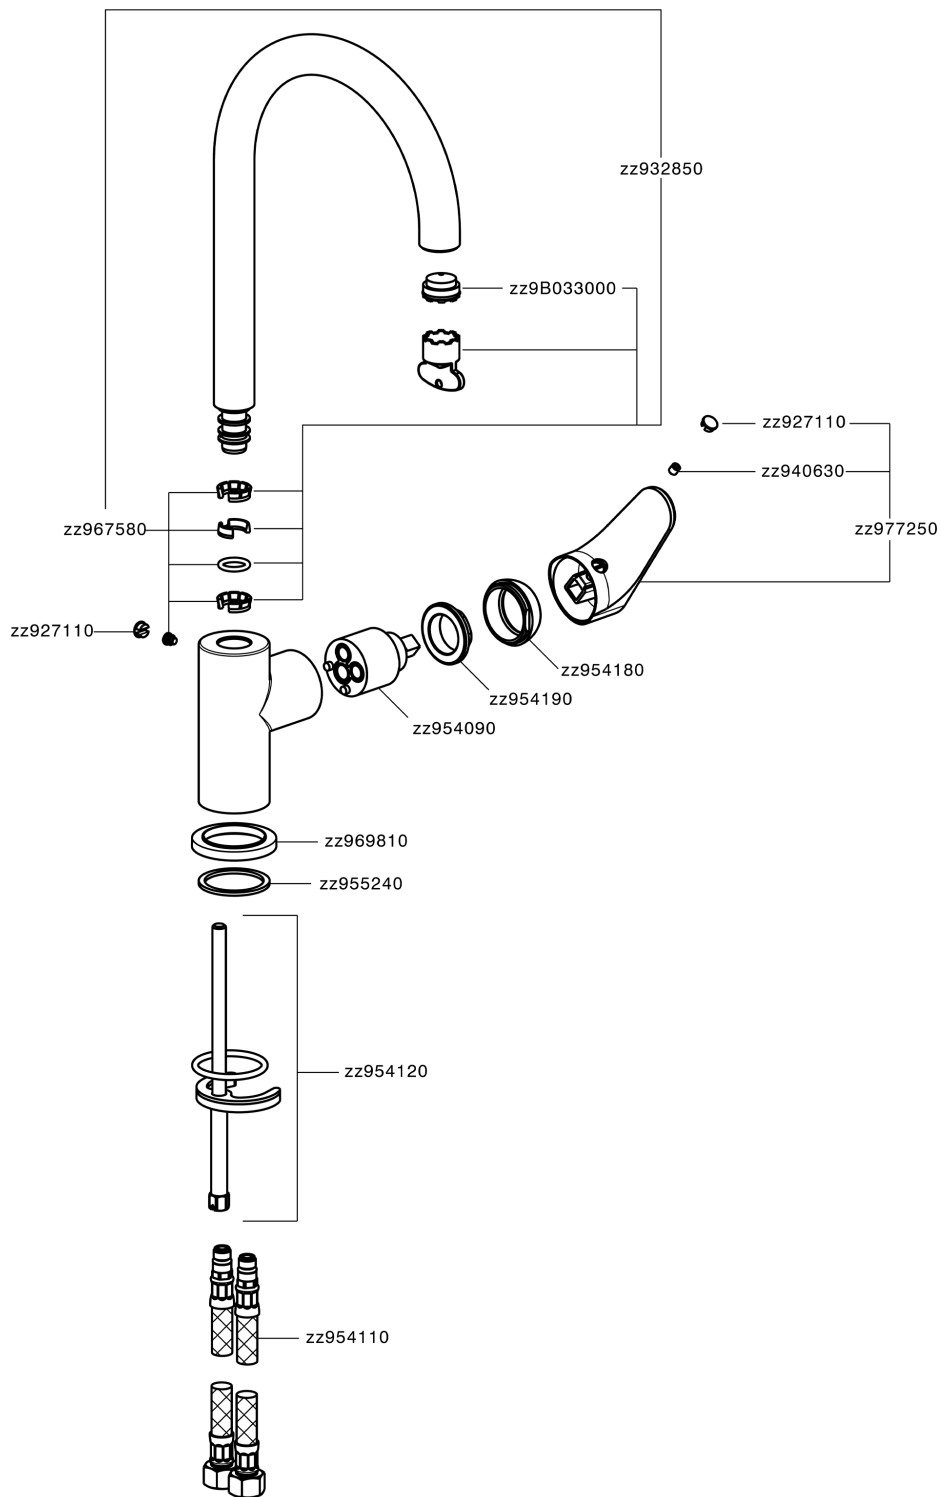

Single lever sink mixer Energysave KITCHEN_AH000535

AH000535

<https://en.huberitalia.com/single-lever-sink-mixer-energysave-kitchen-ah000535>

2026-06-27