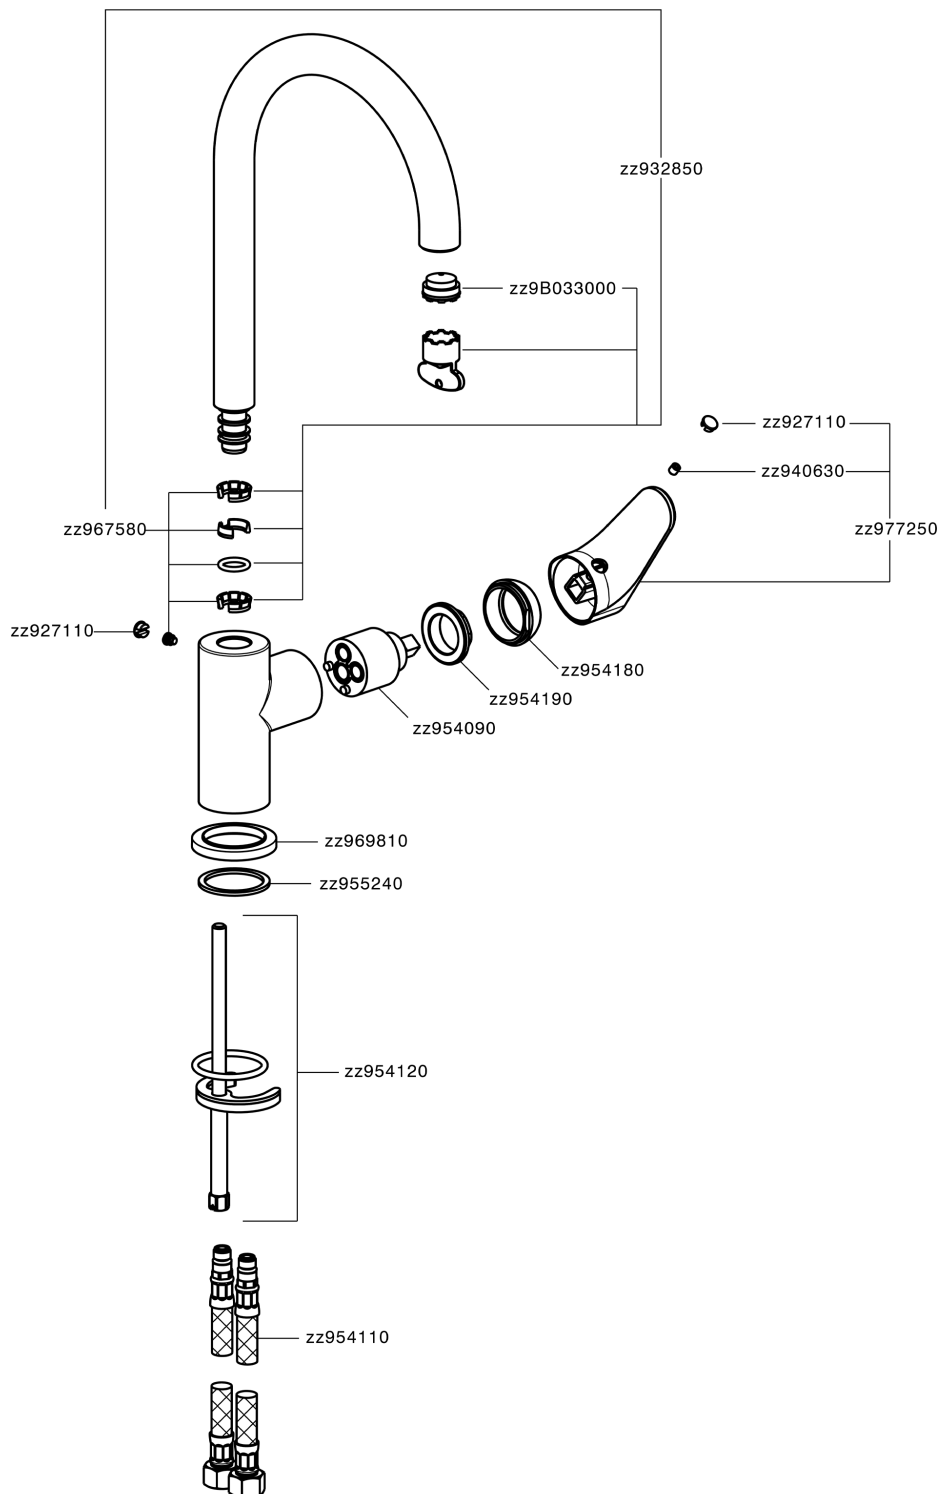

Single lever sink mixer Energysave KITCHEN_AH000535

AH000535

<https://en.huberitalia.com/single-lever-sink-mixer-energysave-kitchen-ah000535>

2026-04-08