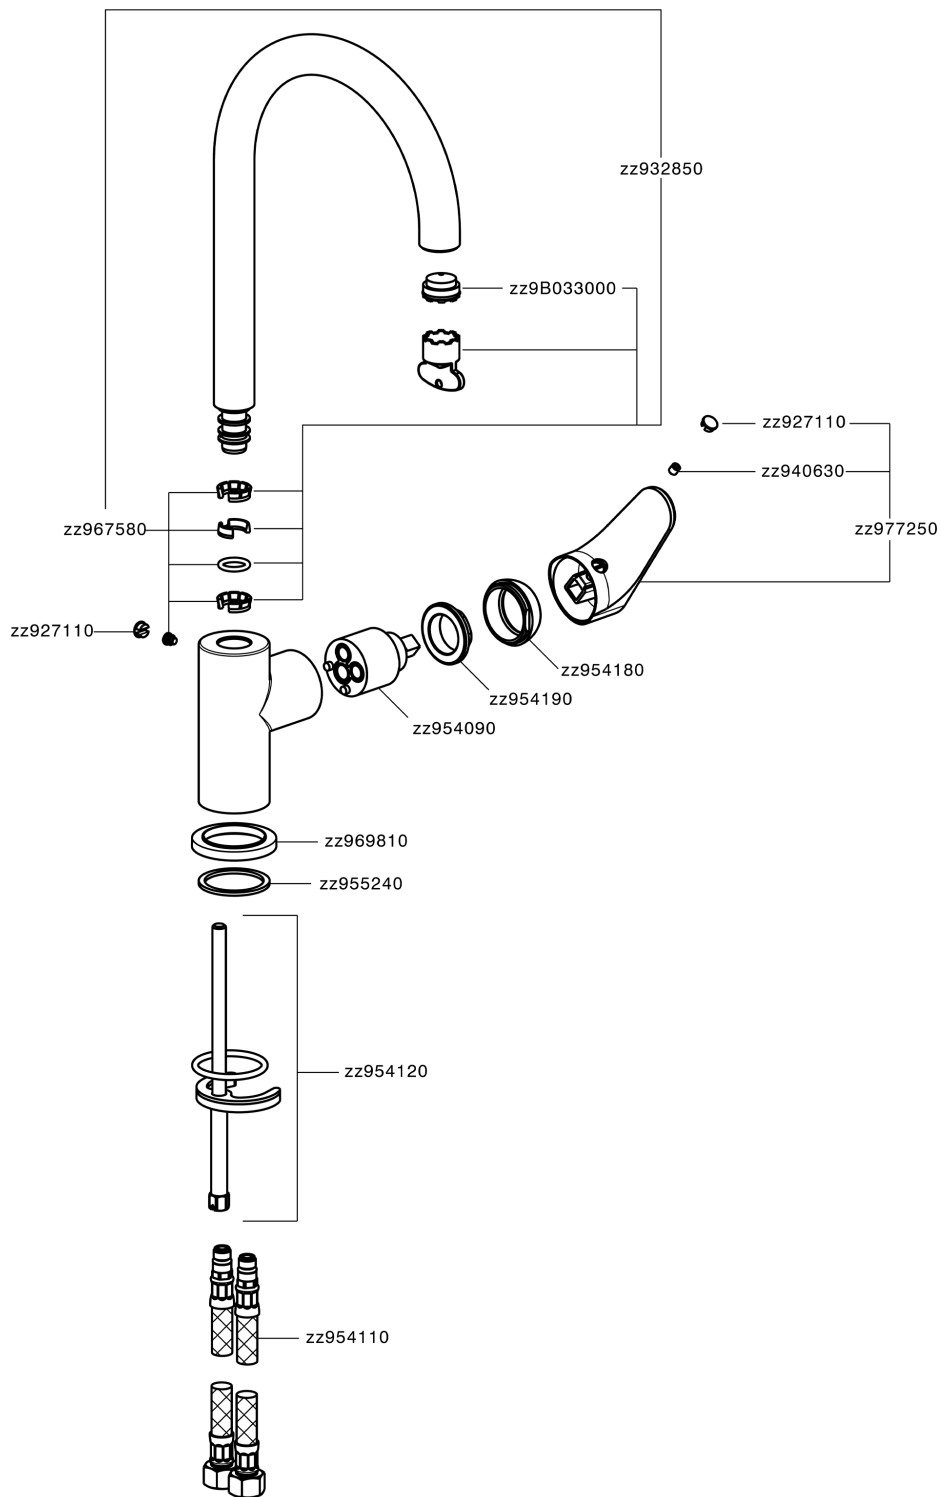

Single lever sink mixer Energysave KITCHEN_AH000535

MODEL **AH000535**

Single lever sink mixer Energysave,swivel spout,G.3/8" stainless steel flexible hoses

AVAILABLE FINISHINGS

-  **21** 21 Chrome
-  **2F** 2F Brushed Nickel
-  **40** 40 Matt Black

CHARACTERISTICS

Cartridge Spare Parts **ZZ95409000**

35 mm Cartridge

EcoStop

EcoStop feature limits water flow to approximately 50% of maximum output with one point of resistance on setting. Push slightly past the middle stop only when full water output is required. This will save water up to 50%.

EnergySave

Thanks to the EnergySave device, only cold water will be drawn if the lever is operated in the central position, so that the water heater will not be engaged and no hot water wasted, leading to considerable savings in energy and costs. The temperature can be adjusted by rotating the lever to the left, until the desired temperature is reached.

Single lever sink mixer Energysave KITCHEN_AH000535

AH000535

<https://en.huberitalia.com/single-lever-sink-mixer-energysave-kitchen-ah000535>

2026-05-02