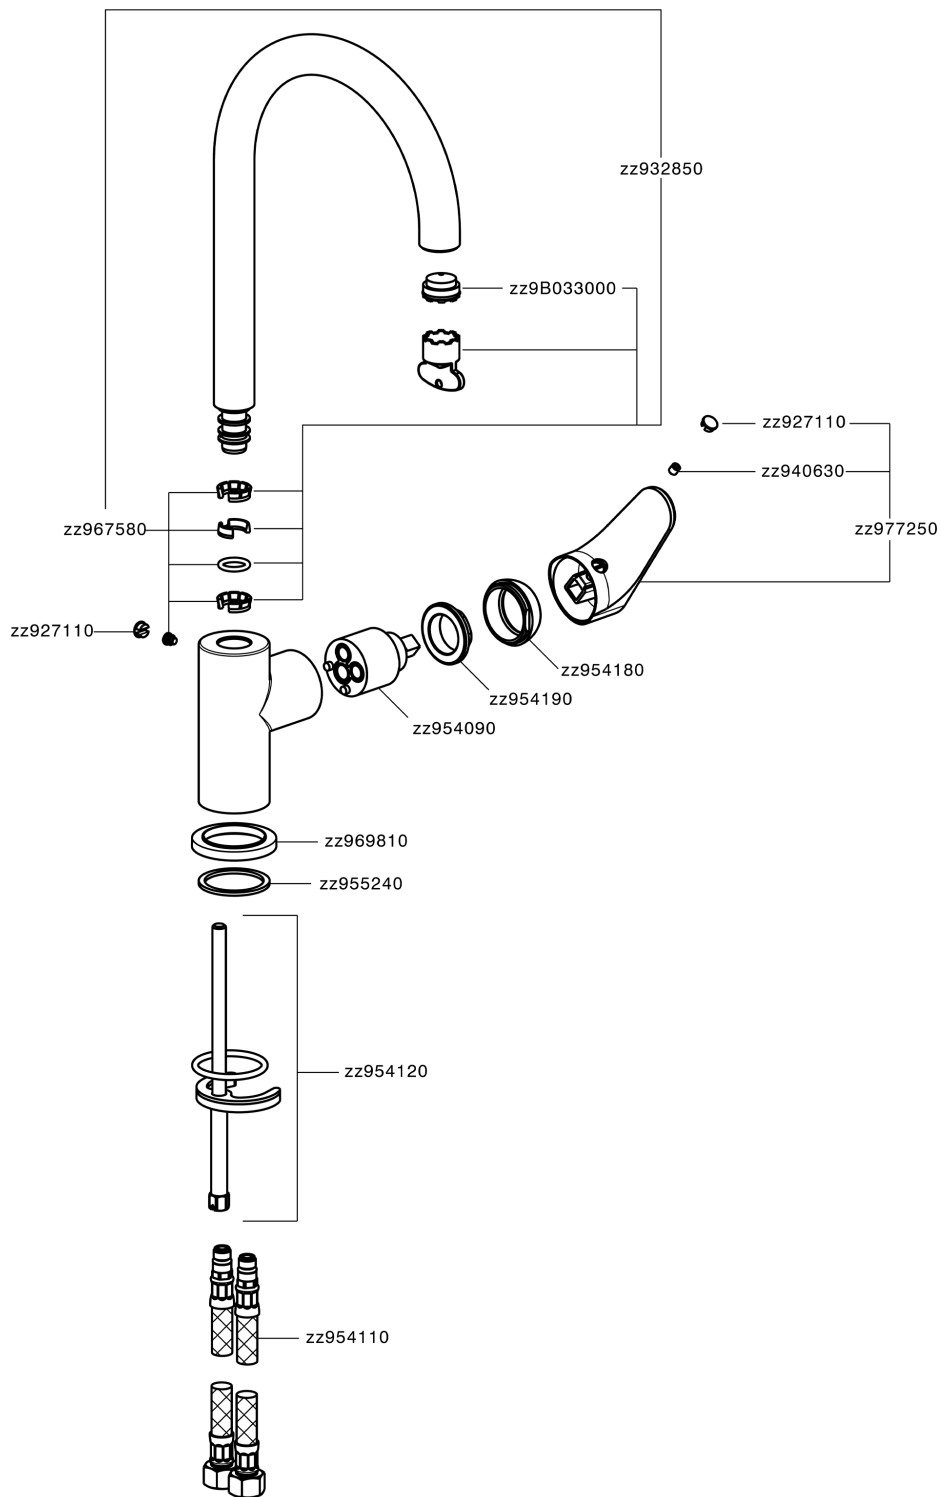

Single lever sink mixer Energysave KITCHEN_AH000535

MODEL **AH000535**

Single lever sink mixer Energysave,swivel spout,G.3/8" stainless steel flexible hoses

AVAILABLE FINISHINGS

-  **21** 21 Chrome
-  **2F** 2F Brushed Nickel
-  **40** 40 Matt Black

CHARACTERISTICS

Cartridge Spare Parts **ZZ95409000**

35 mm Cartridge

EcoStop

EcoStop feature limits water flow to approximately 50% of maximum output with one point of resistance on setting. Push slightly past the middle stop only when full water output is required. This will save water up to 50%.

EnergySave

Thanks to the EnergySave device, only cold water will be drawn if the lever is operated in the central position, so that the water heater will not be engaged and no hot water wasted, leading to considerable savings in energy and costs. The temperature can be adjusted by rotating the lever to the left, until the desired temperature is reached.

Single lever sink mixer Energysave KITCHEN_AH000535

AH000535

<https://en.huberitalia.com/single-lever-sink-mixer-energysave-kitchen-ah000535>

2026-06-26