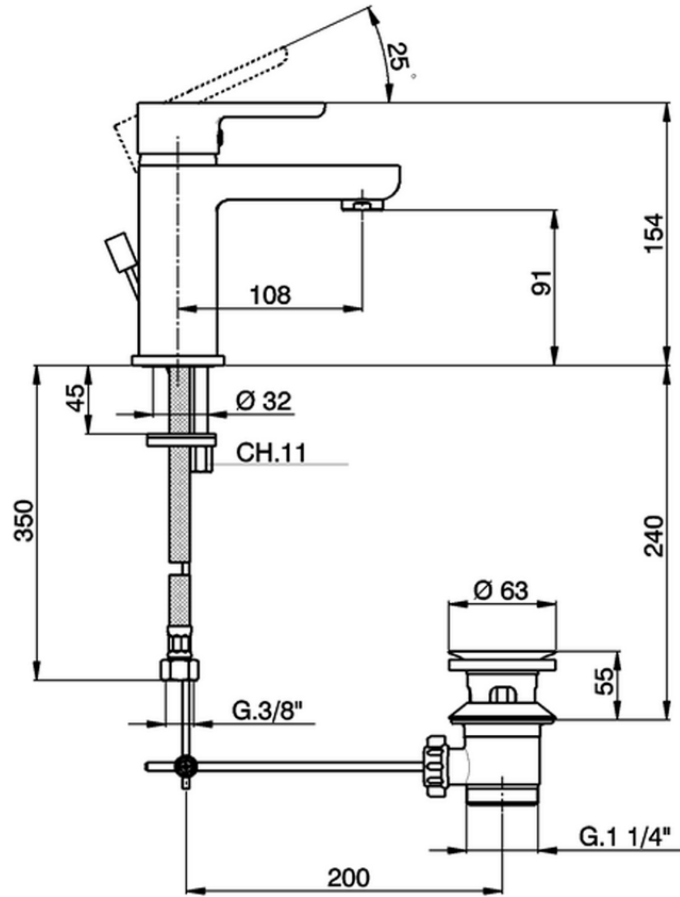

Single lever washbasin mixer SOFT\_SF000490

SF000490

<https://en.huberitalia.com/single-lever-washbasin-mixer-soft-sf000490>

2024-11-15