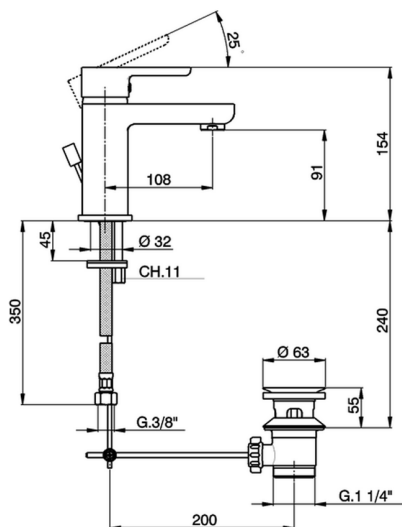

Single lever washbasin mixer **SOFT_SF000490**

MODEL **SF000490**

Single lever washbasin mixer, with 1"1/4 automatic pop up waste, G.3/8" stainless steel flexible hoses

AVAILABLE FINISHINGS

CHARACTERISTICS

Cartridge Spare Parts **ZZ95409000**

35 mm Cartridge

EcoStop

EcoStop feature limits water flow to approximately 50% of maximum output with one point of resistance on setting. Push slightly past the middle stop only when full water output is required. This will save water up to 50%.