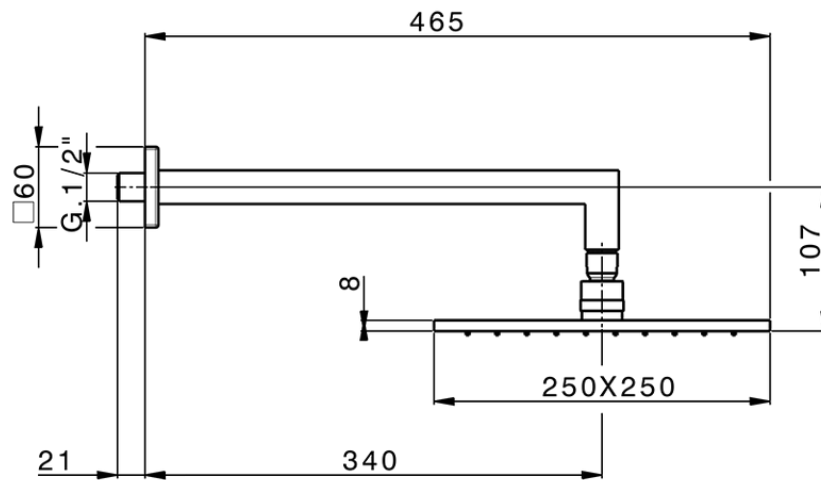

## Shower arm with showerhead SHOWER\_SS013660

SS013660

<https://en.huberitalia.com/shower-arm-with-showerhead-shower-ss013660>

2026-04-07