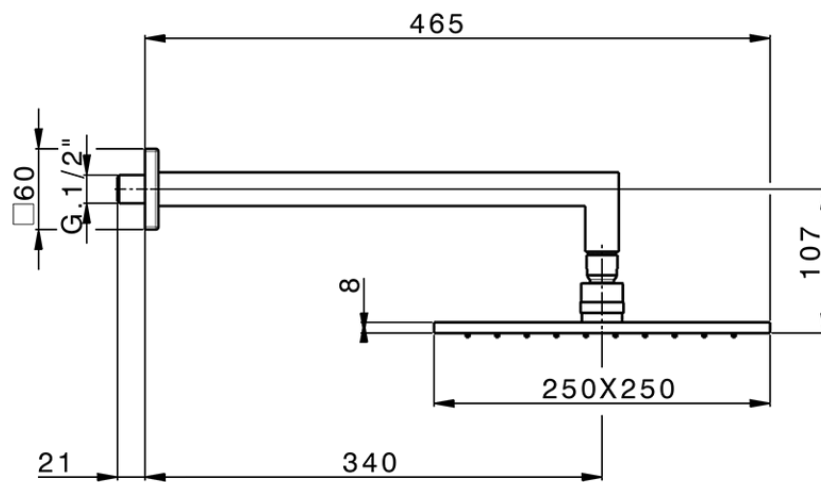

Shower arm with showerhead SHOWER_SS013660

SS013660

<https://en.huberitalia.com/shower-arm-with-showerhead-shower-ss013660>

2026-06-08