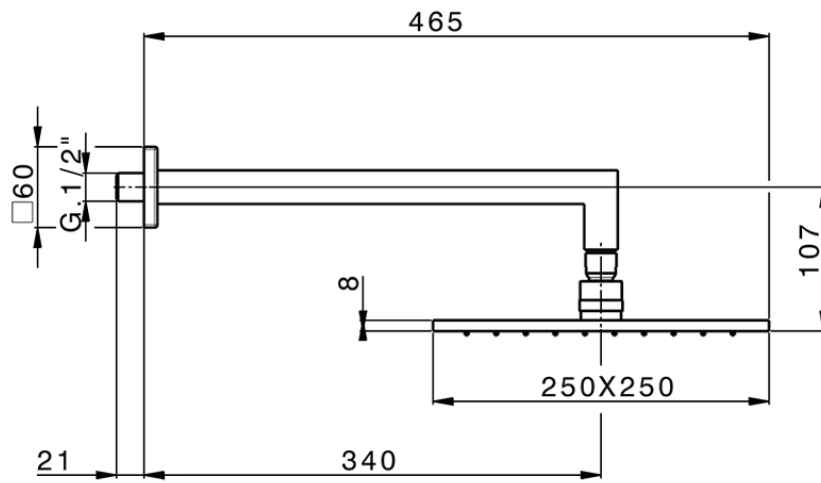

Shower arm with showerhead SHOWER_SS013660

SS013660

<https://en.huberitalia.com/shower-arm-with-showerhead-shower-ss013660>

2026-06-13