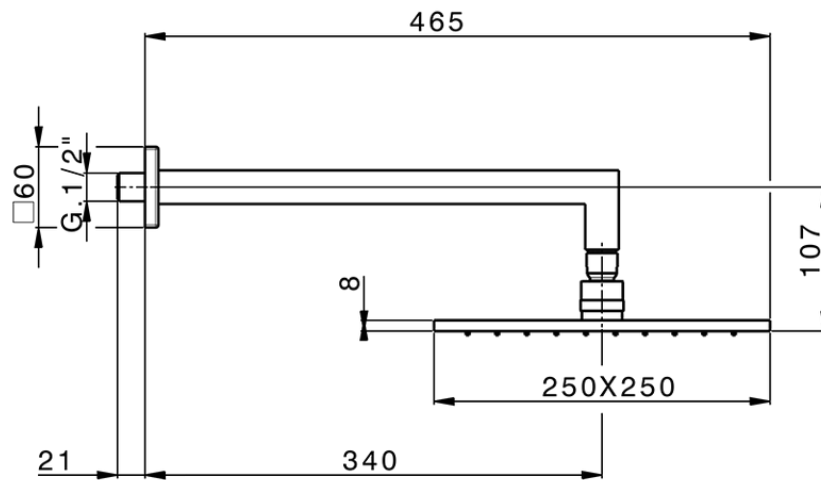

Shower arm with showerhead SHOWER_SS013660

SS013660

<https://en.huberitalia.com/shower-arm-with-showerhead-shower-ss013660>

2026-05-19