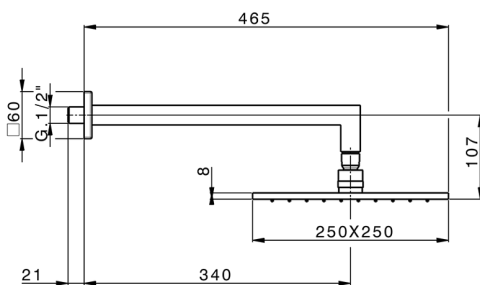

Shower arm with showerhead SHOWER_SS013660

MODEL **SS013660**

Shower arm with showerhead, 250x250 mm square showerhead in BRASS, 340 mm shower arm

AVAILABLE FINISHINGS

- **21** 21 Chrome
- **2B** 2B Polished Nickel
- **2F** 2F Brushed Nickel
- **2Q** 2Q Black Titanium
- **40** 40 Matt Black
- **4Q** 4Q Matt White

CHARACTERISTICS

2026-04-30