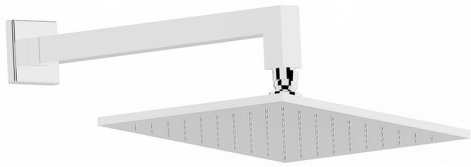

Shower arm with showerhead SHOWER_SS013660

MODEL **SS013660**

Shower arm with showerhead, 250x250 mm square showerhead in BRASS, 340 mm shower arm

AVAILABLE FINISHINGS

- **21** 21 Chrome
- **2B** 2B Polished Nickel
- **2F** 2F Brushed Nickel
- **2Q** 2Q Black Titanium
- **40** 40 Matt Black
- **4Q** 4Q Matt White

CHARACTERISTICS

2026-04-30