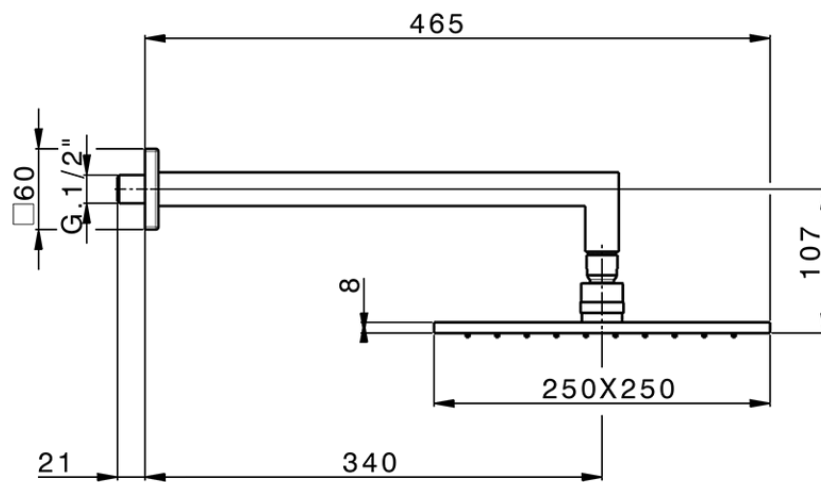

Shower arm with showerhead SHOWER_SS013660

SS013660

<https://en.huberitalia.com/shower-arm-with-showerhead-shower-ss013660>

2026-04-28